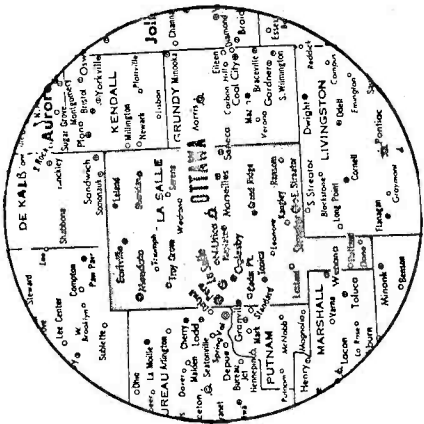

Phone: 815-434-0500

216 W. Lafayette
OTTAWA, ILLINOIS 61350

WCMW
DIOVA 0341

SPECIAL PROGRAMS & PACKAGES

Weekly Packages [1/2 DRIVE - 1/2 HOUSEWARE]

FREQUENCY	60 SECONDS	30 SECONDS
12	$102.00	$78.00
24	192.00	144.00
48	360.00	264.00
60	420.00	300.00

VIEWPOINT (Telephone-Talk Show)

30 SECONDS	5 DAYS	3 DAYS	2 DAYS
52 WEEK RATE	$6.50 per spot	$7.50 per spot	$8.50 per spot
RATE PER WEEK	32.50	22.50	17.00

LOCAL RATE CARD No. 10

EFFECTIVE DATE: JULY 1, 1976

ALL RATES ARE NET TO STATION

Class 'AA' Mon-Sat. 6-9:30 A.M., 11:30-1 P.M. 3:30-6 P.M.

Class 'A' All Other (Except Viewpoint 9:30-11 A.M.)

FREQUENCY	60 SECONDS		30 SECONDS	
	AA	A	AA	A
1-200	$10.00	$8.00	$8.00	$6.00
201-400	9.50	7.50	7.50	5.50
401-600	9.00	7.00	7.00	5.00
601-900	8.50	6.50	6.50	4.50
901-UP	8.00	6.00	6.00	4.00