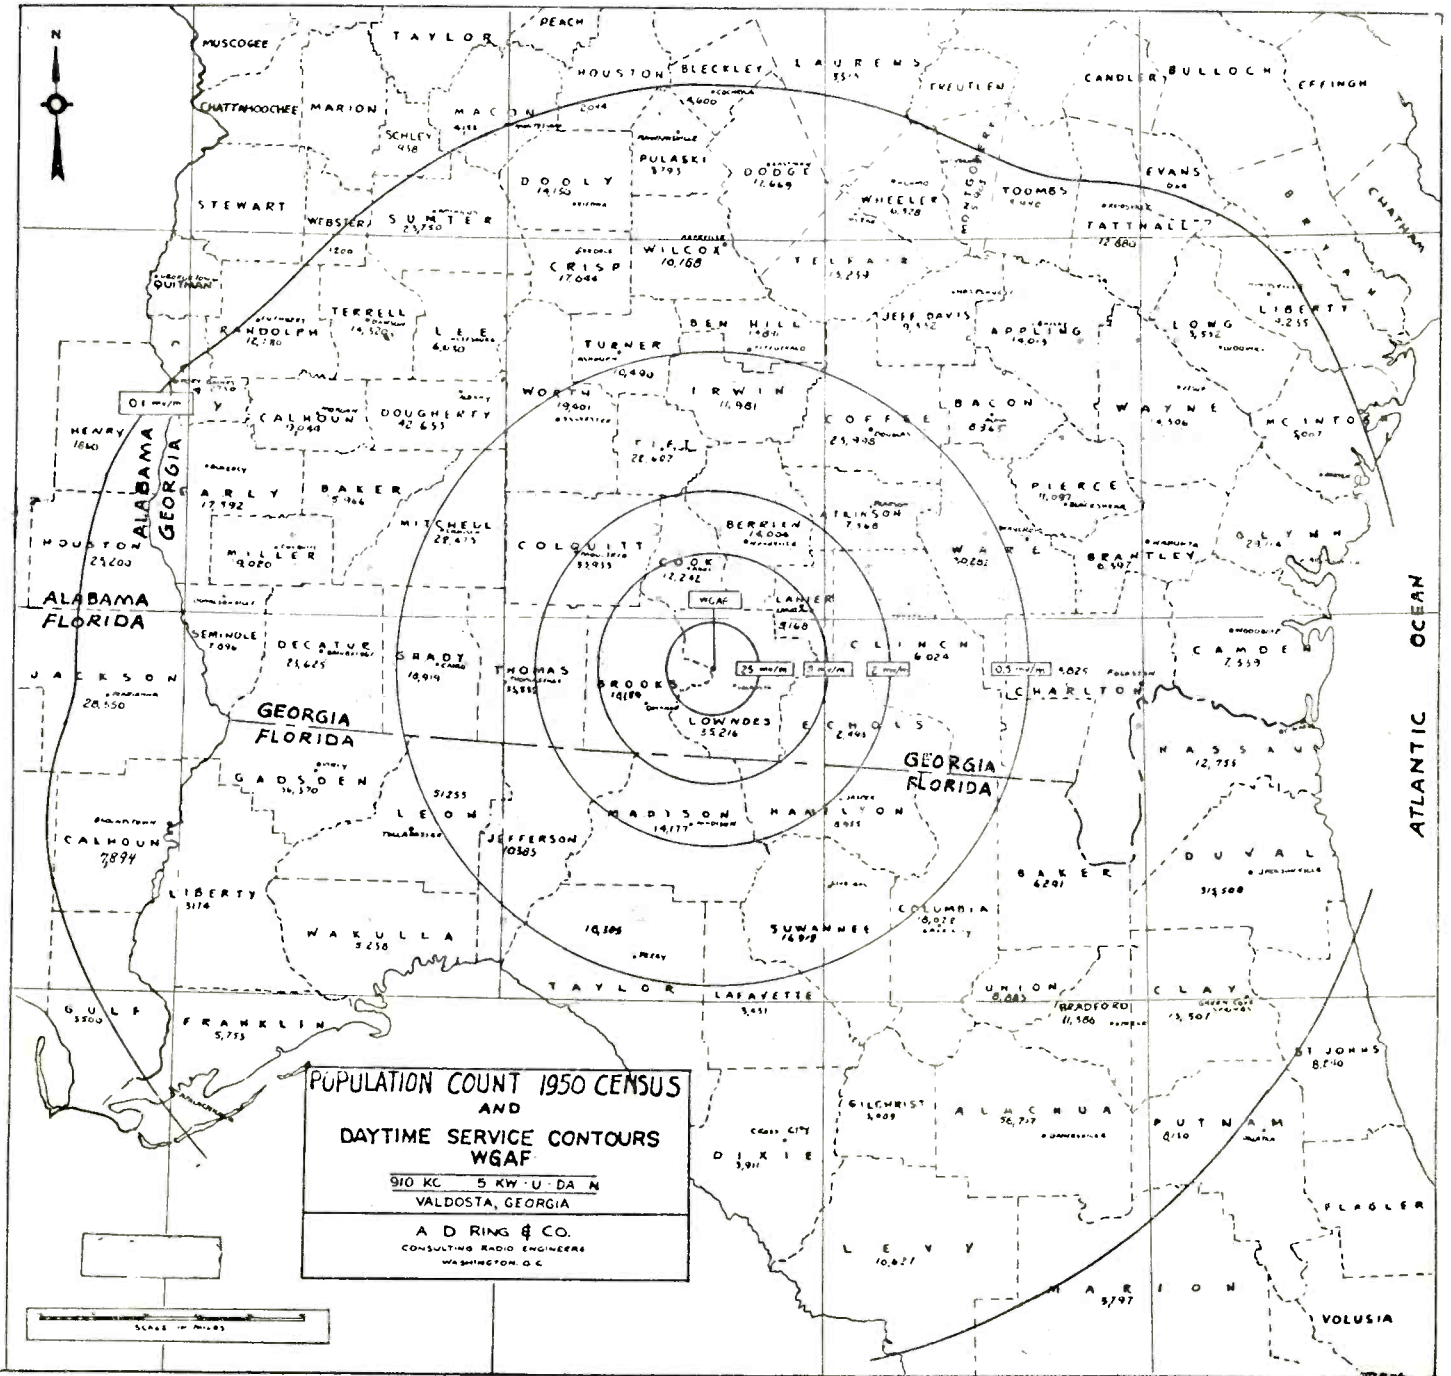

# WGAF

910 KG Your Georgia-Florida Station

Valdosta, Georgia

February 19, 1954

Mr. Kermit Geary  
R.F. D. #2  
Walnutport, Pennsylvania

Dear Mr. Geary:

This is to confirm your reception of WGAF on Wednesday, December 10, 1952, between 2:19 AM and 3:02½ AM. We operate on 910 kc, 5000 watts day and night, but with directional antenna at night.

MUSCOGEE TAYLOR PEACH  
HOUSTON BLECKLEY LAURENS TWENTY-NINE  
CANDLER BULLOCH EFFINGHAM  
CHATHAMHOOCHEE MARION MACON  
SCHLEY 418  
PULASKI 3793  
DODGE 11,649  
WHEELER 4,120  
TOOMBS 8,440  
EVANS 248  
STEWART WEBSTER SUMNER  
DOOLY 14,150  
CRISP 17,044  
WILCOX 10,168  
TELFAR 13,214  
TATTHALETT 12,880  
TERRELL 14,500  
BEN HILL 14,011  
JEFF DAVIS 9,142  
APPLING 14,013  
LONG 4,532  
LIBERTY 4,255  
RANDOLPH 12,780  
LEE 4,453  
TURNER 10,400  
IRWIN 11,981  
COFFEE 25,408  
BACON 8,324  
WAYNE 4,506  
MCINTOSH 5,017  
HENRY 18,600  
CALHOUN 32,443  
DOUGHERTY 42,653  
WOOTEN 19,401  
FILL 22,407  
PIERCE 11,097  
OLYMPIA 2,214  
ARLY BAKER 5,764  
MITCHELL 22,473  
COLQUITT 33,935  
BERRIEN 14,004  
TRINSON 7,140  
W. 2 10,201  
BRANTLEY 6,497  
HOUSTON 23,203  
MILLER 19,020  
CLINCH 6,024  
CHARLTON 10,225  
CAMDEN 7,559  
ALABAMA ALABAMA GEORGIA  
ALABAMA FLORIDA  
JACKSON 28,150  
SEMINOLE 7,694  
DECATUR 21,625  
SHADY 18,914  
THOMAS 34,816  
BROOKS 14,180  
LOWNDES 55,216  
E. 2 2,495  
HAMILTON 8,915  
CALHOUN 7,894  
GADSDEN 16,370  
LEON 51,255  
JEFFERSON 10,805  
MADISON 14,177  
HAMILTON 8,915  
LIBERTY 3,174  
WAKULLA 3,230  
TAYLOR 14,108  
SUWANNEE 14,979  
COLUMBIA 8,027  
BAKER 4,201  
DUVAL 31,500  
GULF 3,200  
FRANKLIN 5,773  
TAYLOR LAFAYETTE 3,451  
UNION 6,883  
BRADFORD 11,180  
CLAY 13,507  
ST. JOHNS 8,740  
GILCHRIST 3,409  
ALACHUA 26,717  
PUTNAM 4,110  
DIXIE 3,911  
LEVY 10,827  
MARION 5,797  
VOLUNIA