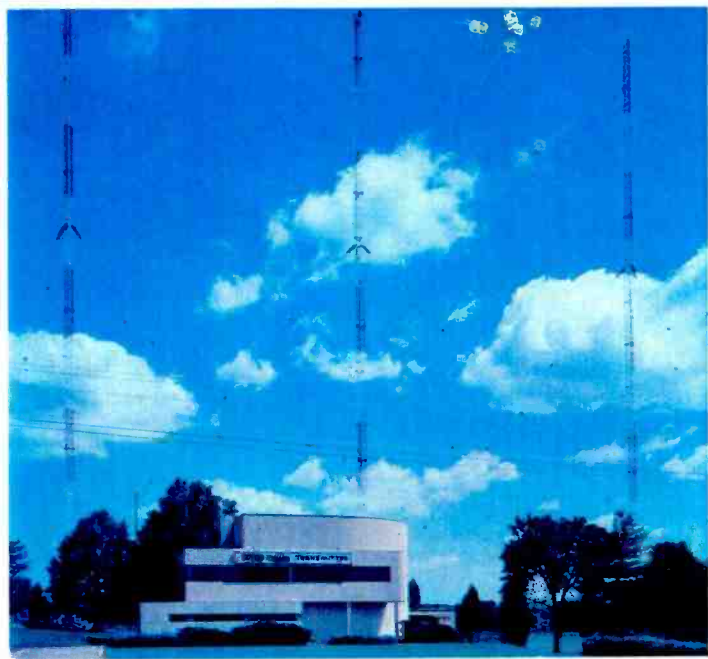

WTOP RADIO NETWORK STATIONS:

WTOP-AM, 1500 KHz, 50,000 Watts
WXTR-AM, 820 KHz, 4,700 Watts Day
430 Watts Night
WTOP-FM, 107.7 MHz, 29,000 Watts

TO: KERMIT GEARY
1266 RIVERVIEW DR.
WALNUTPORT PA
18088

This will confirm your reception report for station: WTOP-AM on: 3-14-04
Between: 12:00 MDT and: 1:00AM EST. The WTOP radio network broadcasts an
all news format on WTOP-AM, WXTR-AM and WTOP-FM. Thank you for your report
and good DXing.