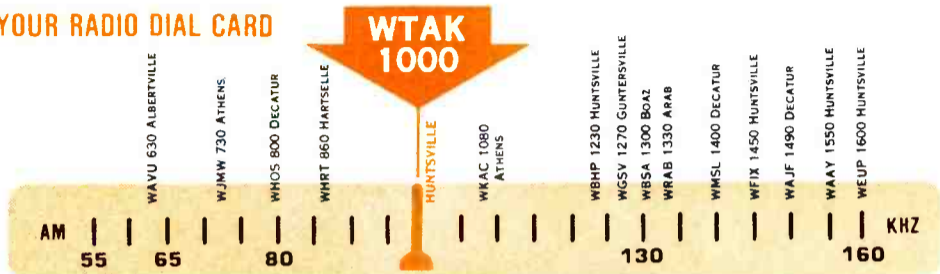

# YOUR RADIO DIAL CARD

**WTAK10**  
AM • RADIO