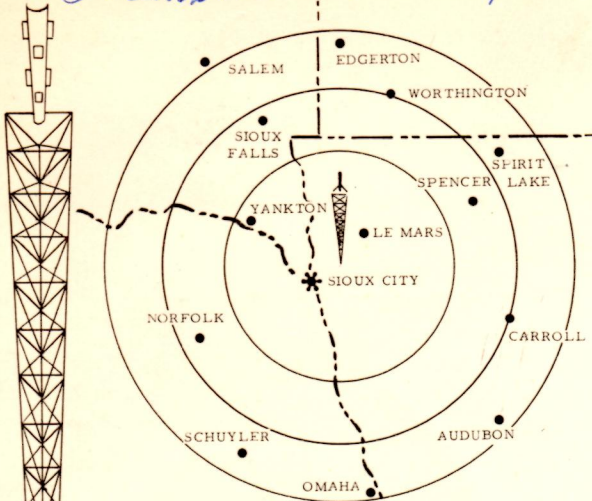

Located near Huxton, Ia

**2,000 FEET HIGH
200 MILES WIDE**

CHANNEL 9
SIOUX CITY, IOWA

KVTW