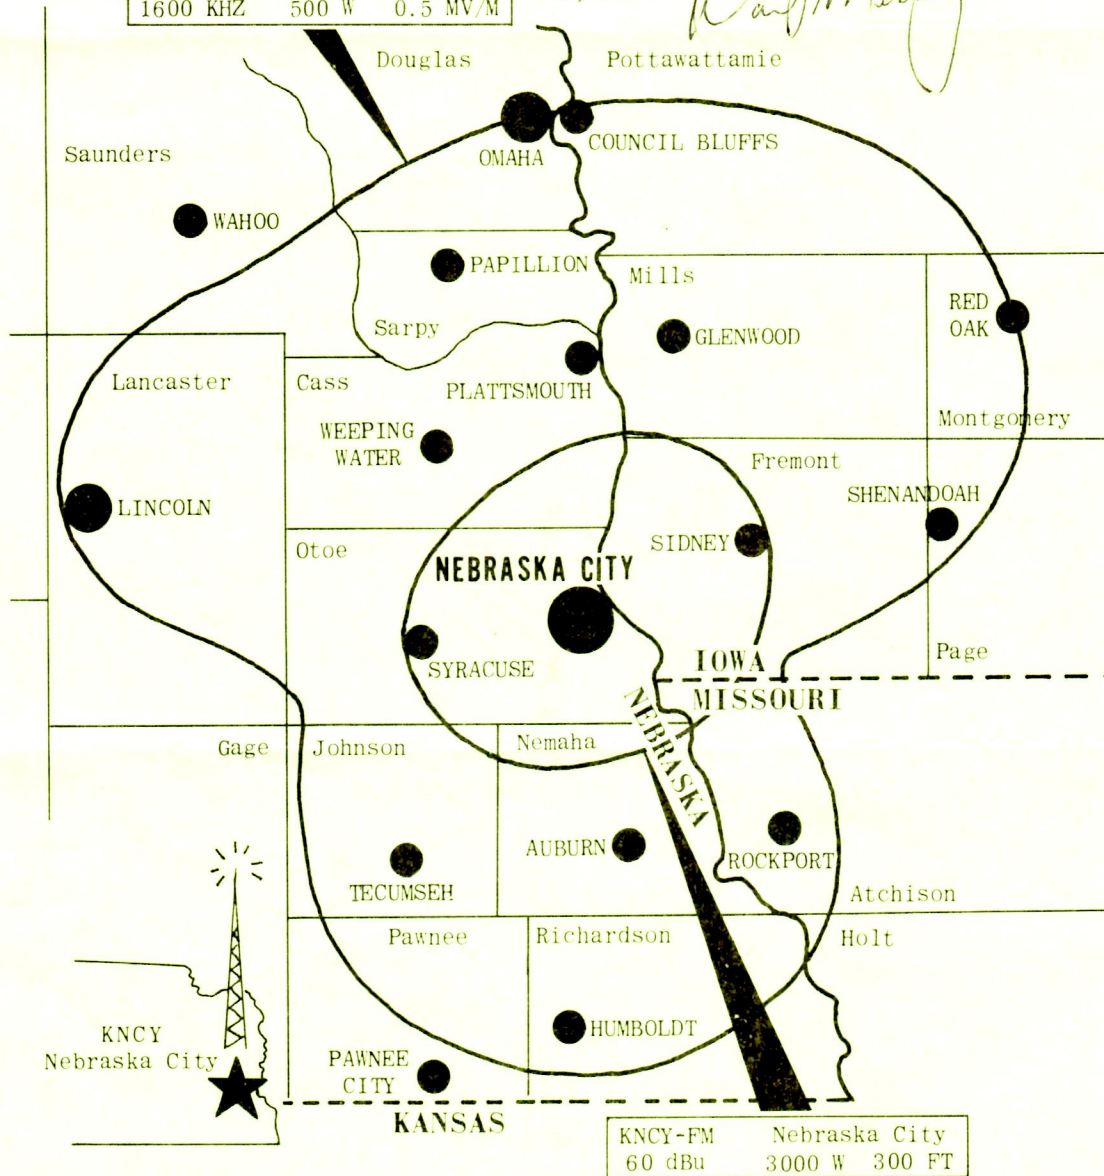

97.7 Megahertz
on your FM Dial

KNCY

1600 Kilohertz
on your AM Dial

97.7
STEREO

123 North Eighth
Nebraska City, Nebraska
68410

1600

David J. Messing

Phone 402-873-3348

VICE PRESIDENT
AND
GENERAL MANAGER

This confirms your July 1, 1987 reception of KNCY FM at 7:58AM to 8:08AM at 97.7 Mhz. The announcer you heard was me, I had just returned from a 2 week vacation. KNCY FM is 3 KW both Vertical and Horizontal with the antenna at 300 Feet HAAT, height above average terrain.

Dave Messing
KORWM

KNCY Nebraska City
1600 KHZ 500 W 0.5 MV/M

Scale: 1" equals approximately 17 miles

"The Stations That Care"