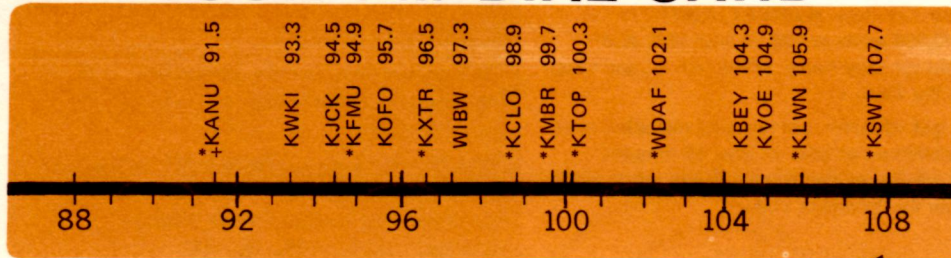

YOUR FM DIAL CARD

FM Stereo **Kswt** *The Sweet 108...on your FM dial*

* Stereo
+ Educational

NOW . . . there's beautiful stereo music on your FM radio. K-SWEET, KSWT, 100,000 watts at 108 on your dial. Just right for your home, office, car . . . any time, all the time.

Bright, cheerful, yet soothing melodies, with a minimum of talk. At least 50 minutes of maximum high fidelity stereo music every hour on the Sweet 108.

FM Stereo **Kswt** *The Sweet 108*

A TYPICAL THIRTY MINUTES OF K-SWEET MUSIC . . .

100,000 Watts . . . The Most Powerful Radio Station in Northeast Kansas. TOPEKA'S BEST IN STEREO – 24 HOURS A DAY