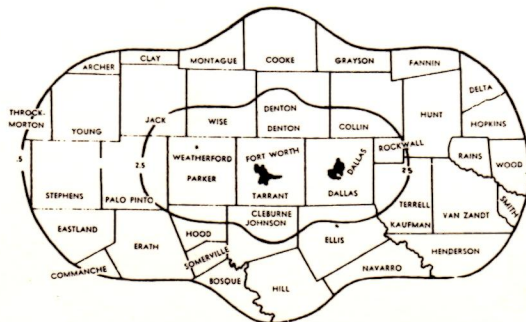

WFAA RADIO DX

BOB BRUTON
Program Manager

KR JZ
RADIO

1270
KH z

5000 WATTS DAY & NIGHT

WE ARE HAPPY TO VERIFY
YOUR RECEPTION REPORT
OF OUR STATION

ON Sept 12, 1966

AT CST, 1:31 A.M