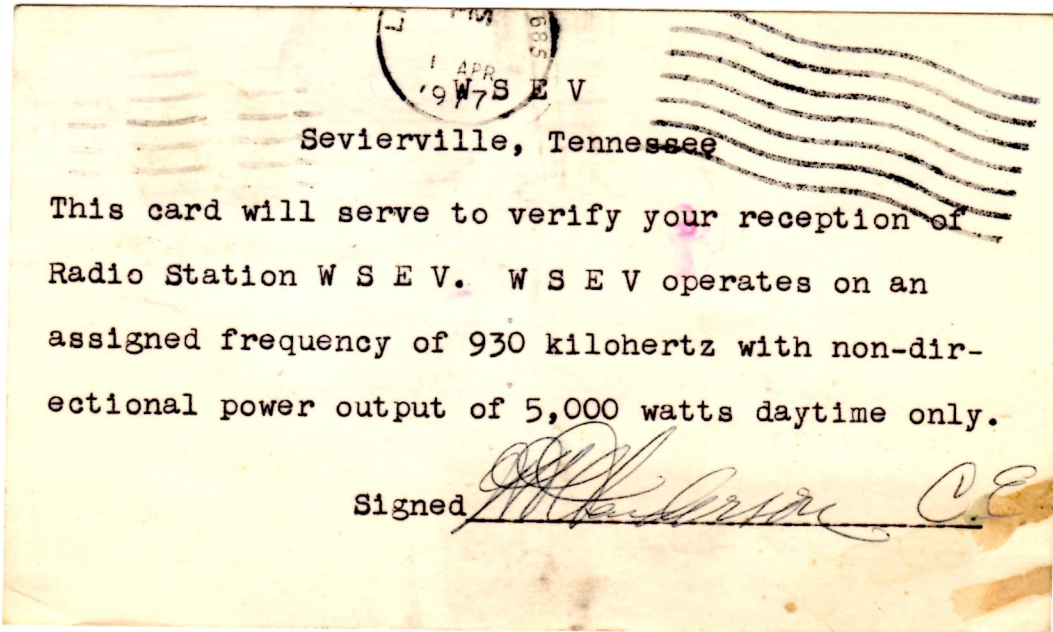

This card will verify your reception of Radio Station W Y S H operating from Clinton, Tennessee on 1380 kilohertz with a power of 1,000 watts non-directional.

Post Card

Fred Stair was chief eng back then and I'm sure this was an actual transmission. We often go on the air after midnight on sundays every few weeks to test transmitters. It was nice hearing from you.

Carl W. Dabelstein
8209 West 78th Street
Overland Park, Ks
66204

Tennessee, known as the Volunteer State because of its great military traditions, became the 16th state in the Union on June 1, 1796. Capital is Nashville. State is 34th in area with 42,244 square miles. Motto: Agriculture, Commerce. Flower: Iris. Bird: Mocking Bird, Tree: Tulip Poplar. Song: "Tennessee Waltz." DT-13533-D

dp
MADE BY
DEXTER PRESS
WEST RYACK, NEW YORK
1510 Scenic Drive, Maryville, Tenn.
Pub. by Stadiocraft

Sevierville, Tennessee

This card will serve to verify your reception of Radio Station W S E V. W S E V operates on an assigned frequency of 930 kilohertz with non-directional power output of 5,000 watts daytime only.

Signed

[Handwritten signature] C.E.