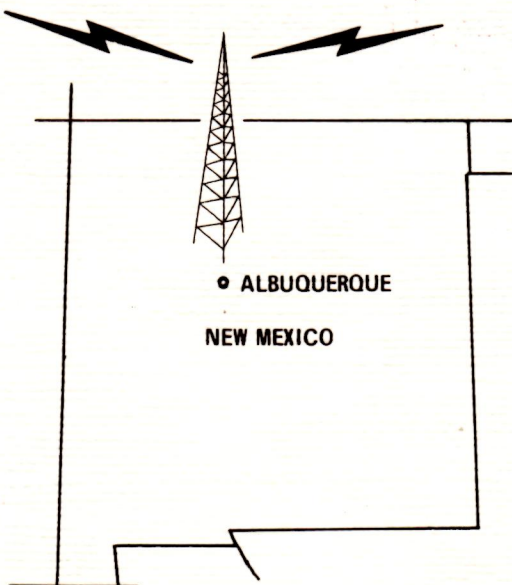

ALBU KR·KE RADIO

610 AM

OWNED BY WKY TELEVISION SYSTEM INC.

5000 WATTS NON-DIRECTIONAL DAY
5000 WATTS DIRECTIONAL NIGHT
with most of our power beamed north and south

Confirming your reception report of 8/21/74
between the hours of 8:21 P and 8:26 PM DT