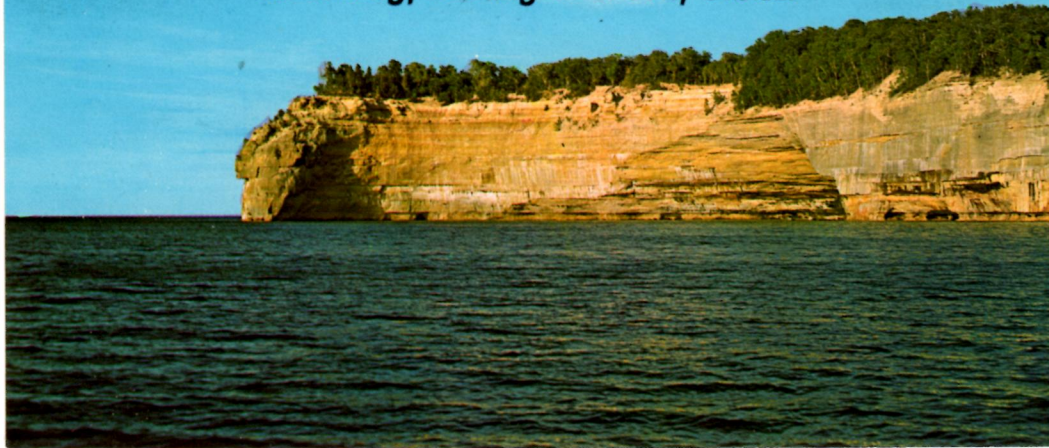

WGON-AM

1400 KHz

WQXO-FM

98.3 MHz

Box 140

Munising, Michigan 49862, U.S.A.

W C H B
Inkster, Michigan

This card will serve to verify your reception of Radio Station W C H B. W C H B operates on an assigned frequency of 1440 kilohertz with a power output of 1,000 watts daytime and 500 watts at night.