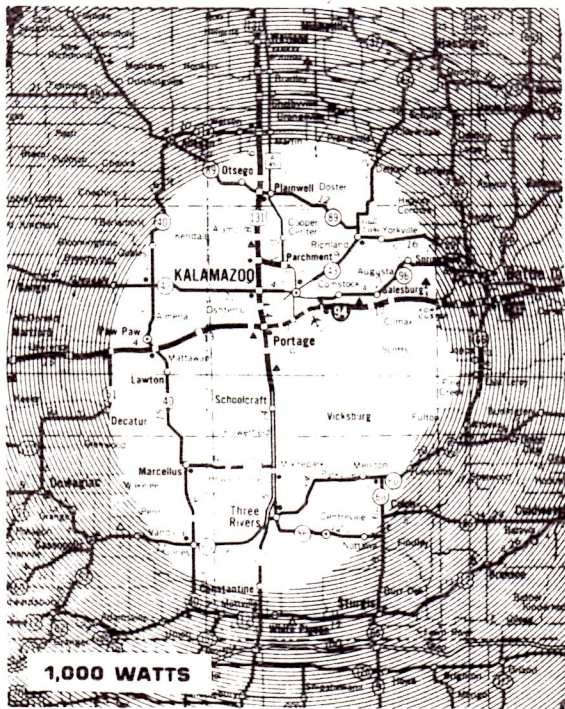

**RADIO MICHIGAN, LTD.**

9112 SOUTH WESTNEDGE  
KALAMAZOO, MICHIGAN 49002

CITY OF LICENSE IS PORTAGE,  
MICHIGAN.

DEAR LISTENER OR DX'ER

THIS IS TO CONFIRM YOUR RECENT RECEPTION REPORT OF 12/21/76  
THE INFORMATION SUBMITTED IS CORRECT AND ACCURATE. WBUK OPERATES  
WITH 1000 WATTS DAYTIME AND 500 WATTS PRESUNRISE SERVICE AUTHORITY.  
OUR PSA IS LIMITED. THE ANTENNA FARM IS A TWO TOWER ARRAY PHASED  
TO PRODUCE A NULL EASTWARD FROM OUR LOCATION. THE NULL PROTECTS  
WQXR IN NEW YORK. WBUK IS OWNED BY RADIO MICHIGAN LTD. RADIO  
MICHIGAN HAS OWNED WBUK FOR LESS THAN ONE YEAR.  
WBUK HAS OPERATED WITH THE CALL LETTERS WTPS IN THE PAST. THE  
STATION HAS BEEN ON THE AIR FOR ABOUT 10 YEARS.

THE DIAGRAM AT LEFT SHOWS OUR  
COVERAGE AREA. THE MAP CRUDELY  
DEPICTS THE DIRECTIONAL PATTERN  
AS WELL.

THANKS FOR YOUR REPORT.

SINCERELY,

DAVID C. DOUBLEDAY

CHIEF ENGINEER