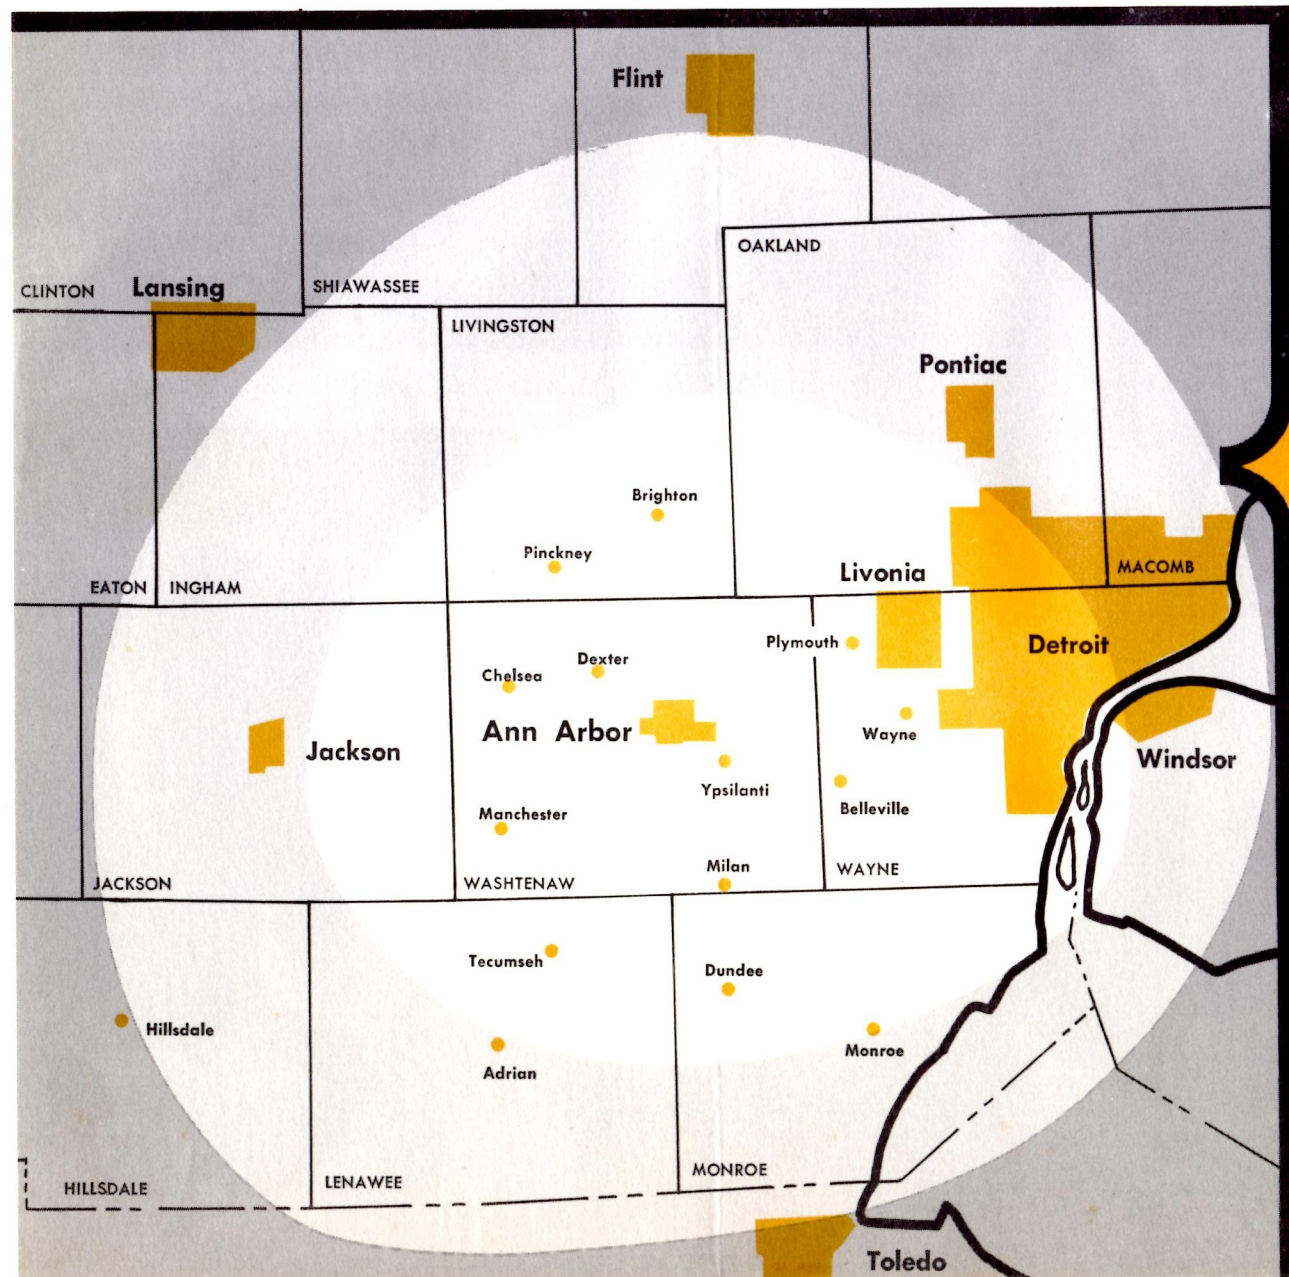

**ANN ARBOR-YPSILANTI'S  
MOST POPULAR RADIO STATION**

**WAAM-1600 KC**

-  3 TIMES MORE **NEWS**
-  6 TIMES MORE **SPORTS**
-  ONLY 24 HOUR A DAY STATION
-  ONLY STATION WIRED TO THE U OF M DORMITORIES
-  ONLY STATION WITH MOBILE UNITS FOR TOP NEWS COVERAGE