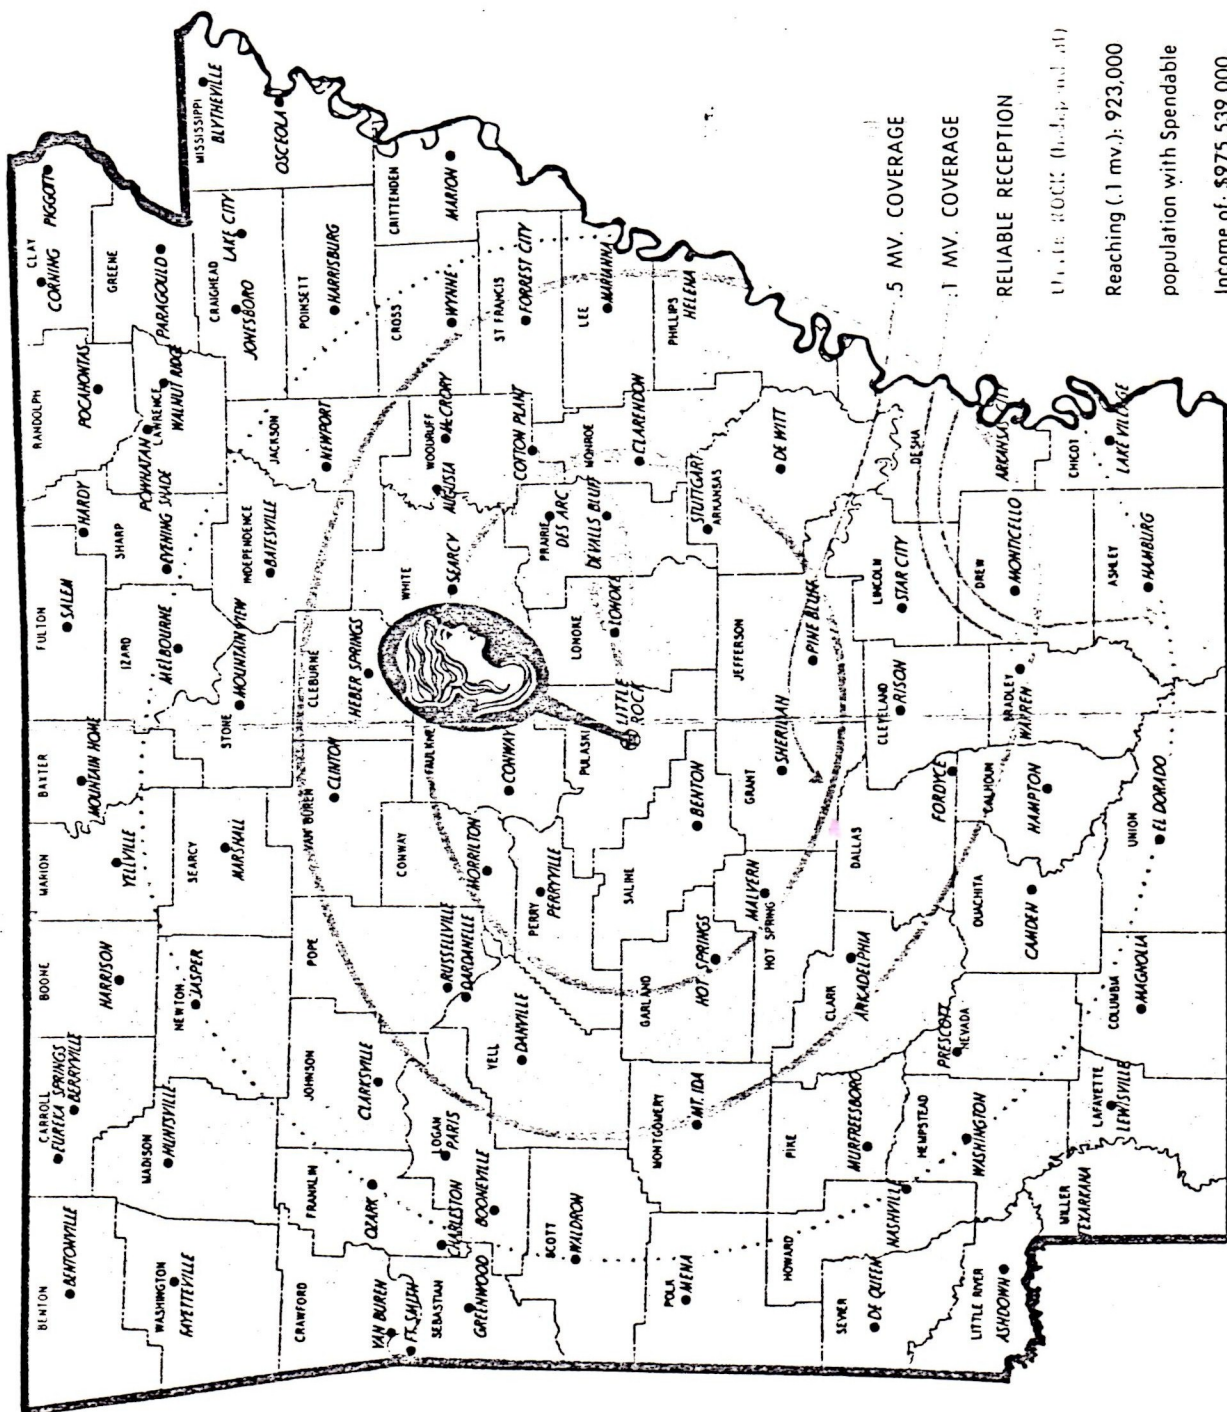

KMYO BLANKETS THE HEART OF ARKANSAS!

1050 - AM
95.7 - STEREO FM

IN CONFORMATION OF YOUR REPORT OF RECEPTION DATED 12/21/73
OUR AM TRANSMITTER, A GATES VANGUARD II FEEDS 1,000 WATTS
TO OUR 400, FOOT TOWER.

OUR FM TRANSMITTER A GATES FMS-5G ON 95.7 MC FEEDS 5,000
WATTS TO A GATES 6 BAY FM ANTENNA SIDE MOUNTED AT THE TOP OF
OUR AM TOWER FOR AN EFFECTIVE RADIATED POWER OF 26,400 WATTS
STEREO FM.

Robert D. Davis

ROBERT D. DAVIS
CHIEF ENG. KMYO AM & FM STEREO
4015 W. CAPITOL
LITTLE ROCK, ARK. 72203

... has Most Listeners in a 35-County Area!

- AN AREA SURROUNDED BY DALLAS, OKLAHOMA CITY, TULSA, KANSAS CITY, ST. LOUIS, MEMPHIS, JACKSON AND SHREVEPORT - BUT SERVED BY NONE OF THESE !!!