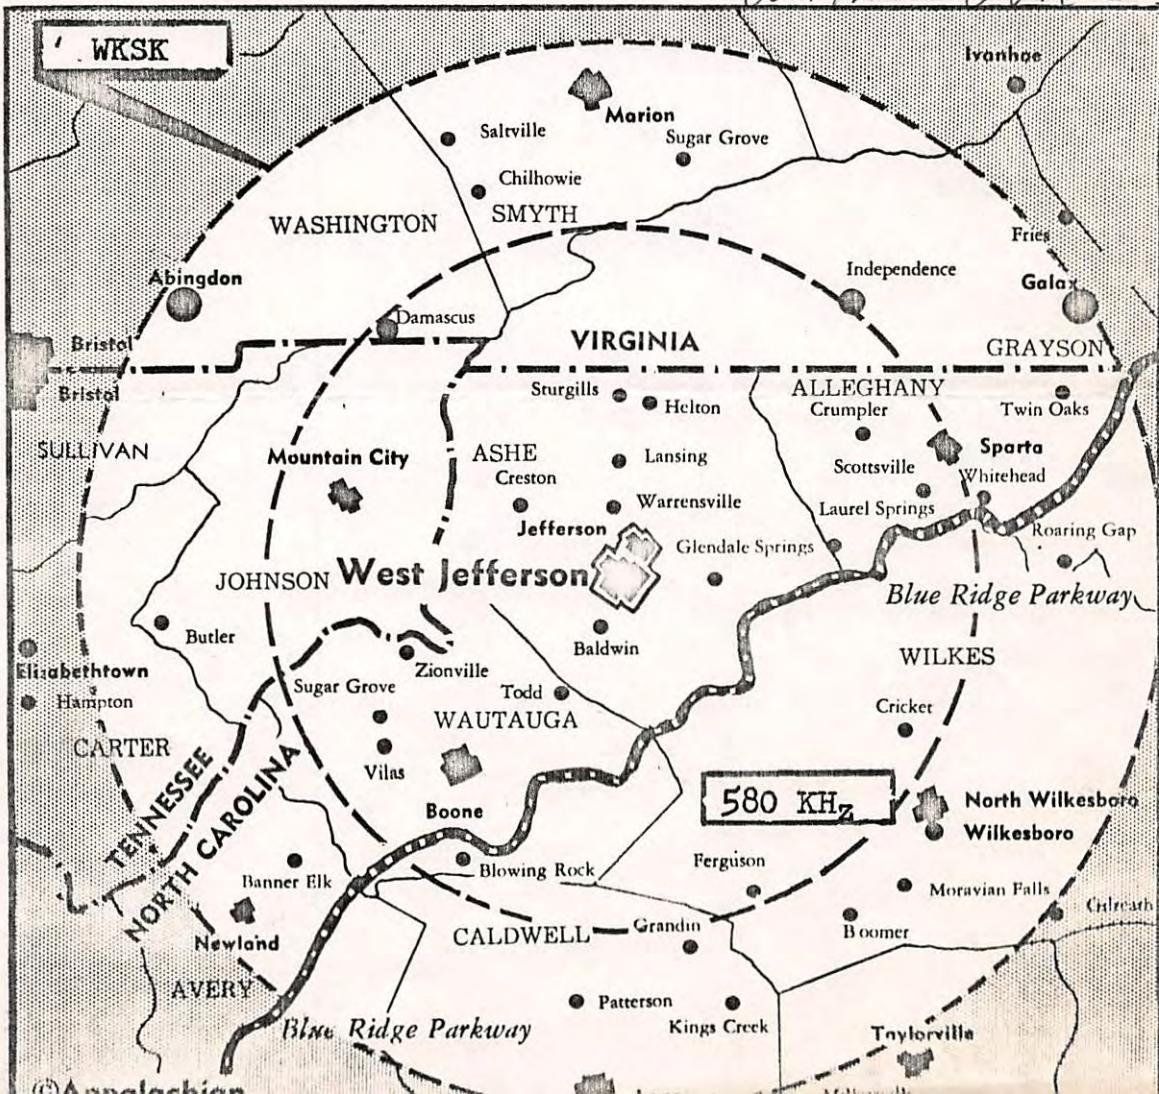

WKSK
CADELL BROADCASTING, INC.

JAN R. CADELL
President

Dear Mr. Cooper!

This is to Verify your Report of Reception
of WKSA. Your Report Matches the Frequency
Test Given March 1, 1980. Sorry if we are
messing up your schedule... But it's your Hobby!
Our schedule is the same... 5:50 to 6 AM First Sat. each Mo.
with Voice I.D's