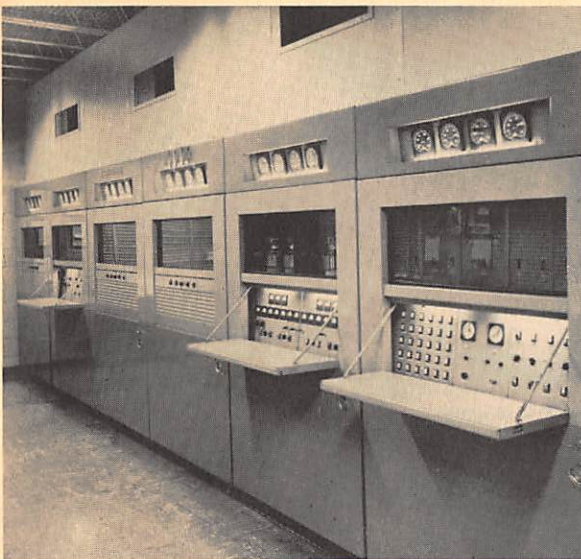

WOWO RADIO 1190 QSL CARD