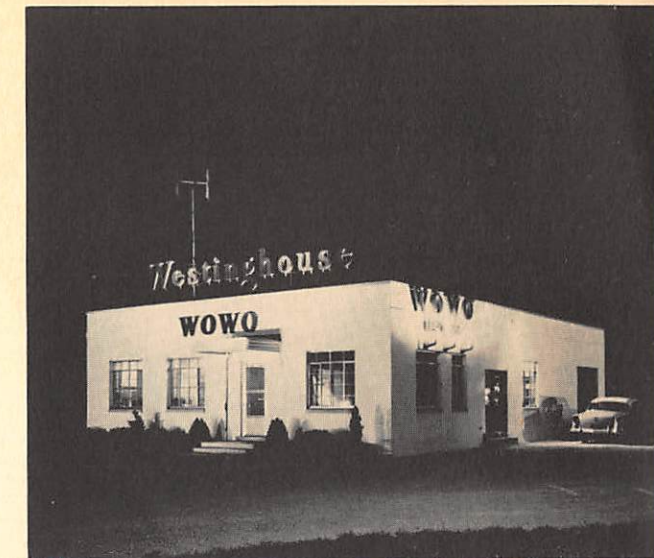

WOWO RADIO 1190 QSL CARD

WOWO
TRANSMITTER

OPERATING STUDIO CONSOLE

ED KARR
WOWO ANNOUNCER

JOHN CIGNA — WOWO ANNOUNCER

BOB
SIEVERS
WOWO
ANNOUNCER

TRANSMITTER BUILDING, ROANOKE, INDIANA

DOUG STEPHENS — WOWO ANNOUNCER

JAY GOULD
WOWO FARM
DIRECTOR

WOWO HISTORY

- 1925 . . . WOWO began broadcasting March 31, on 500 watts, 1320 k.c.
- 1927 . . . WOWO became a pioneer station of CBS radio.
- 1927 . . . Increased power 5000 watts daytime . . . 2500 watts nighttime.
- 1929 . . . Increased power to 10,000 watts. Moved to 1160 k. c. Built new transmitter at intersection of U.S. 30 & 33 in Fort Wayne.
- 1929 . . . Disastrous fire on July 4. Station resumed operation next day.
- 1931 . . . First newscaster was hired.
- 1936 . . . WOWO was purchased by Westinghouse Broadcasting Corporation.
- 1937 . . . New studios built. Became an NBC affiliate.
- 1941 . . . Began full time at present dial location . . . 1190 k. c.
- 1952 . . . Studios moved to present site at 128 West Washington.
- 1954 . . . Became a 50,000 watt station. Transmitter moved to U.S. 24 near Roanoke, Ind.
- 1956 . . . Dropped network affiliates and became an independent.
- 1963 . . . Westinghouse Broadcasting Co. and WOWO adopt new corporate name . . . Group W.