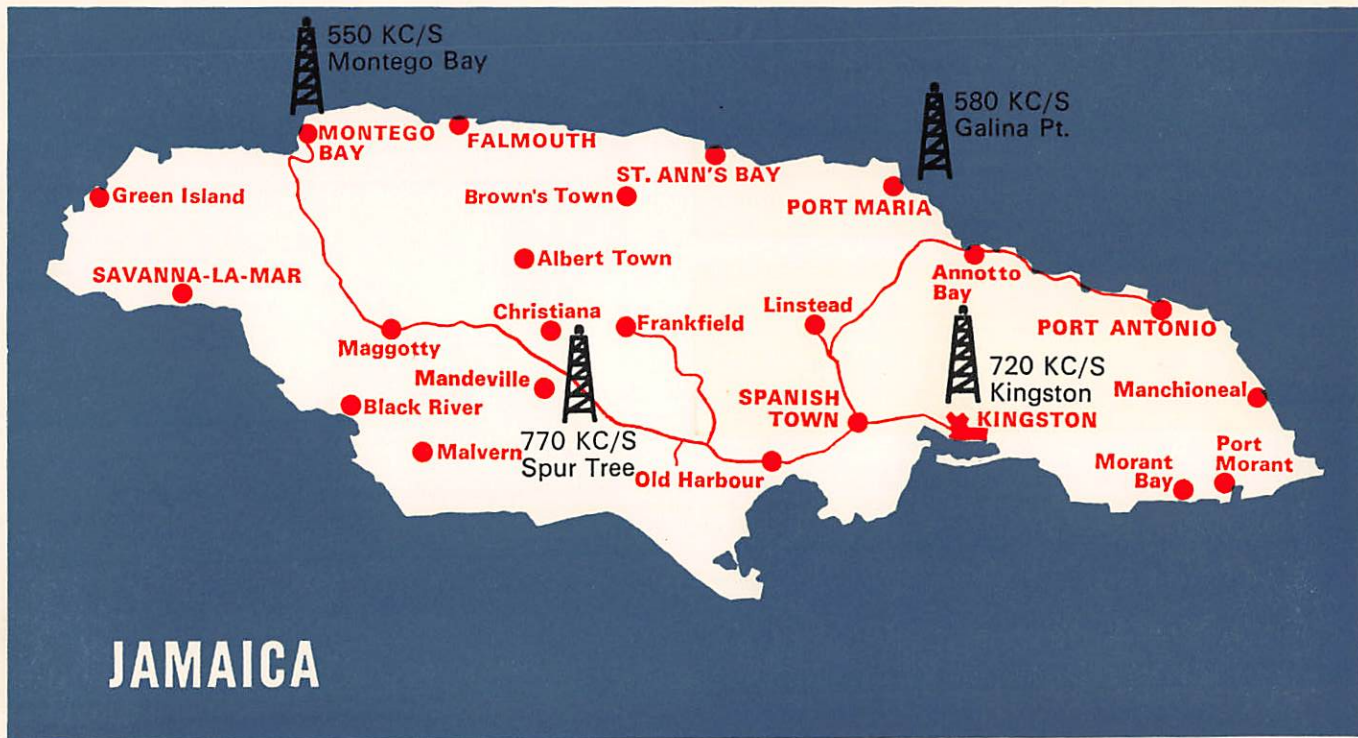

RADIO JAMAICA & REDIFFUSION—QSL CARD

RADIO JAMAICA AND REDIFFUSION

BROADCASTING HOUSE
P.O. BOX 23 · KINGSTON 5 · JAMAICA

KINGSTON 720 KC/S
MONTEGO BAY 550 KC/S
SPUR TREE (Near Mandeville) 770 KC/S
GALINA (Near Port Maria) 580 KC/S

MR. KELLY ANDREWS,
7016 MONTAUK DRIVE,
RICHMOND, VIRGINIA 23225,
U. S. A.

*By this we confirm your report of reception of
Radio Jamaica on frequency of 720 KHz
on 31/10/77 as being correct and that the
programme heard was broadcast by us.*