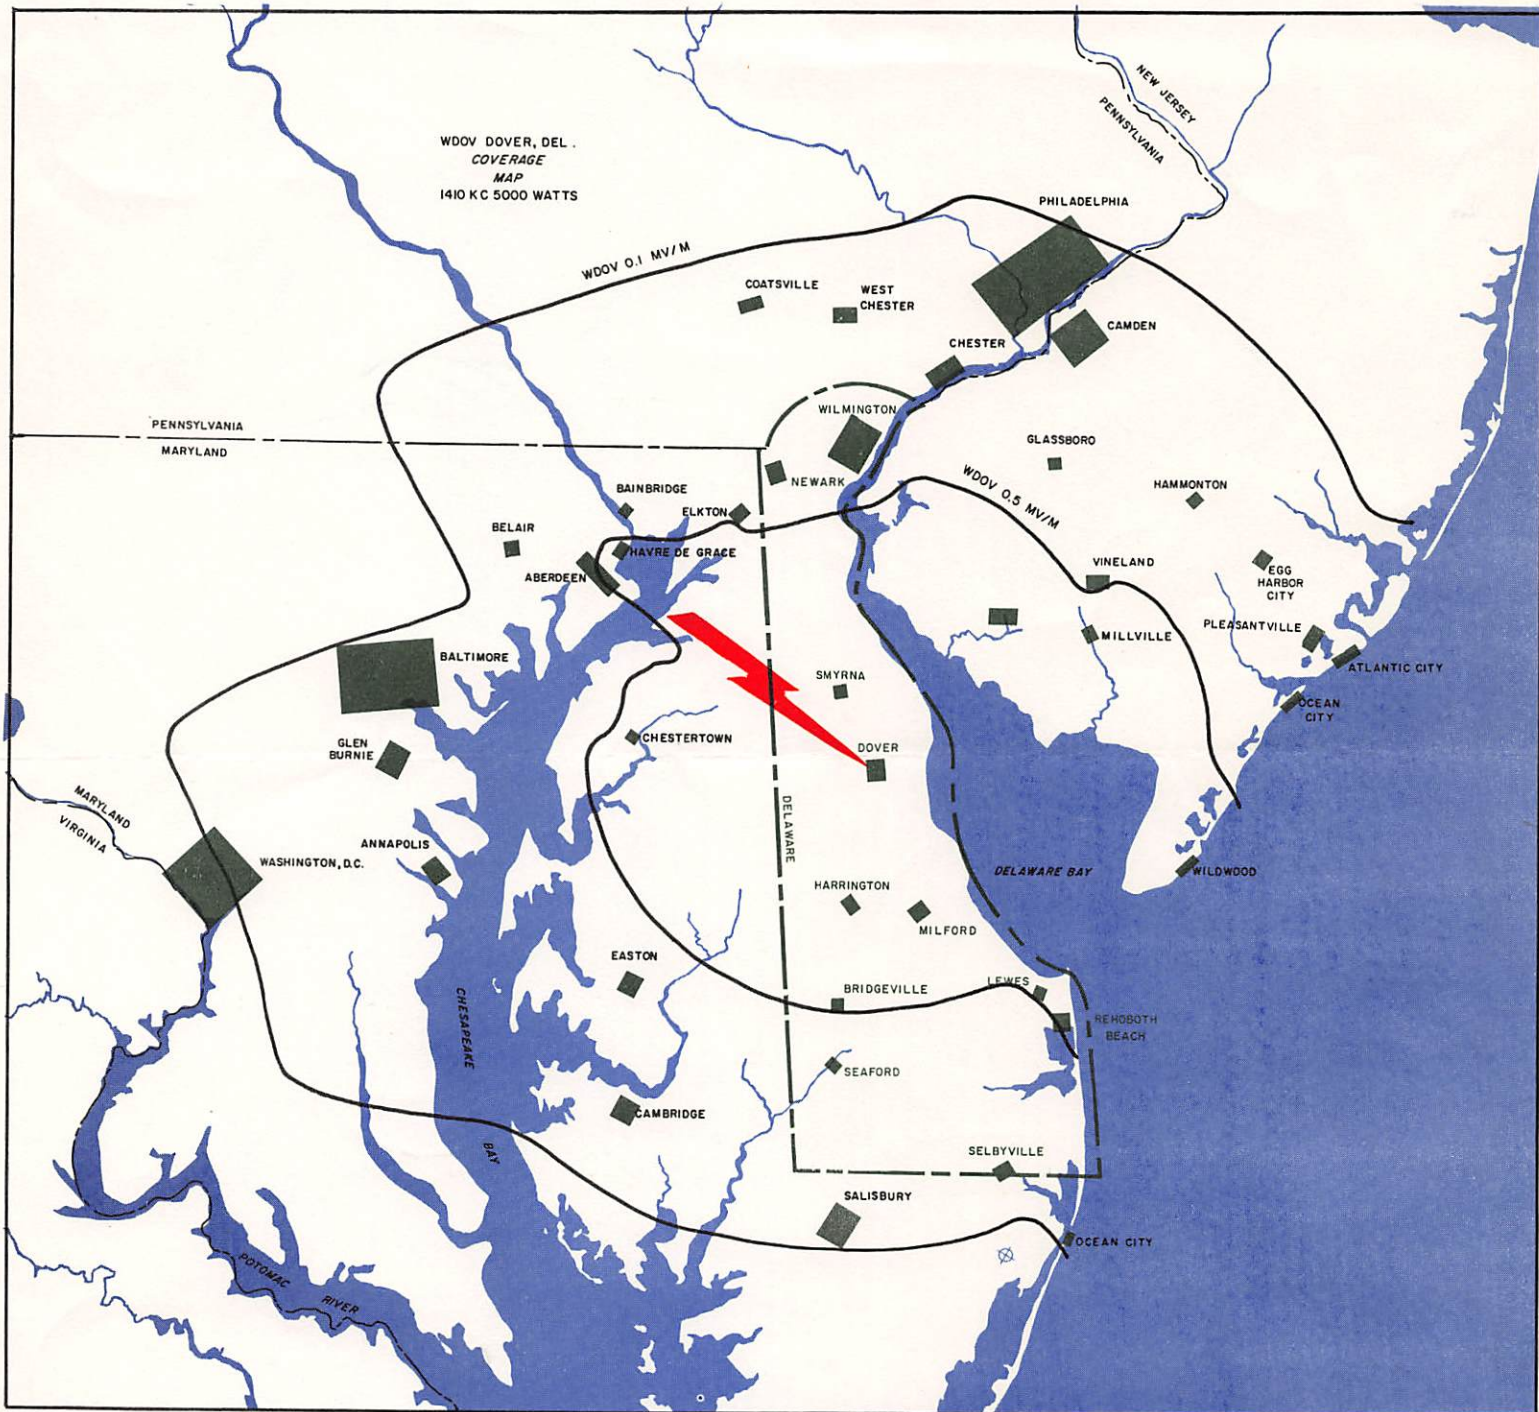

This is to verify that Kelly Andrews of 305 South Jefferson, Goldsboro, North Carolina received the signal of WDOV at 4:16 pm EST, November 16, 1967.

Hugh Delaney
Hugh Delaney
Assistant Manager

WDOV

5000 WATTS

COVERING ALL OF DELAWARE

PLUS half of Maryland – Southern New Jersey – and Southern Pennsylvania

DOVER, DEL.

734-5816