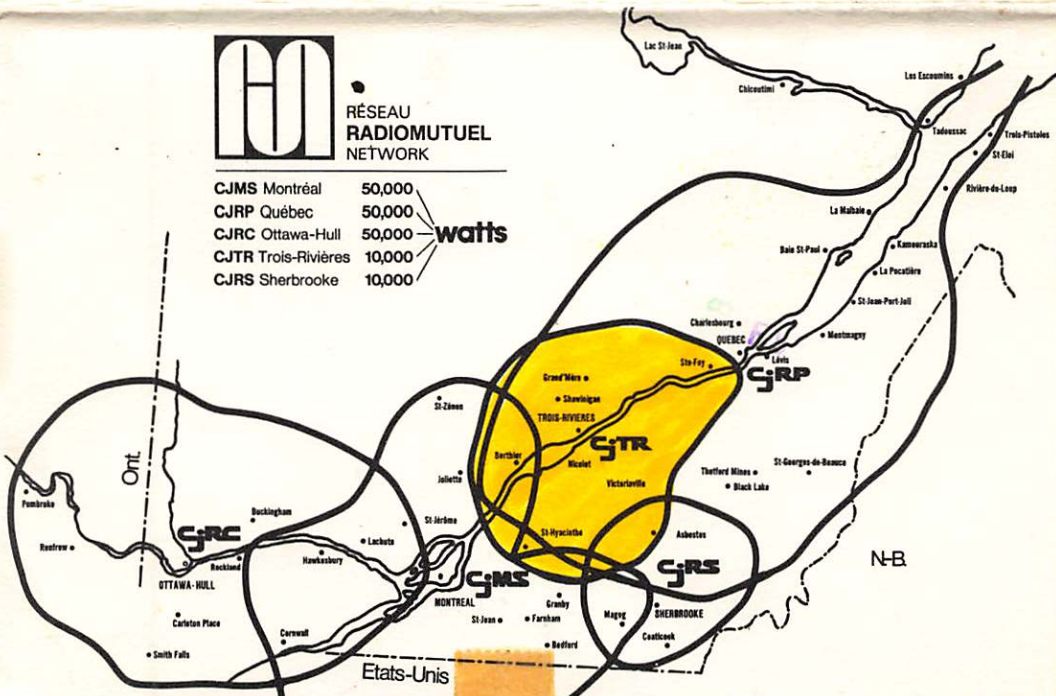

KELLY ANDREWS  
 7016 MONTAUK DRIVE  
 RICHMOND, VA 23235  
 USA

RESEAU  
 RADIOMUTUEL  
 NETWORK

CJMS Montréal	50,000	watts
CJRP Québec	50,000	
CJRC Ottawa-Hull	50,000	
CJTR Trois-Rivières	10,000	
CJRS Sherbrooke	10,000	

# RÉSEAU RADIOMUTUEL NETWORK

- CJMS** Studio: 1700 rue Berri, Montréal, Qué. H2L 4E8  
Emetteur (transmitter): St-Mathieu de Laprairie  
1280 KHZ-50KW-DA-2-Class(e) 111  
Antennes (antennas): 7 tours (towers): 4 jour (day), 6 nuit (night)  
hauteur (height): 208' (97.3°).  
En ondes (on air) 23/4/54; 24 hres/jour (24 hours/day).
- CJRS** Studio: 2655 ouest, rue King, Sherbrooke, Qué. J1L 1C1  
Emetteur (transmitter): Chemin Ste-Catherine, Rock Forest  
1510 KHZ-10KW-DA-2-Class(e) 11  
Antennes (antennas): 4 tours (towers): 2 jour (day), 4 nuit (night)  
hauteur (height): 163' (90°).  
En ondes (on air) 11/09/67; 24 hres/jour (24 hours/day).
- CJRC** Studio: 681 Chemin Belfast, Ottawa, Ontario. K1G 0Z4.  
Emetteur (transmitter): Manotik Station  
1150 KHZ-50/5KW-DA-2-Class(e) 111  
Antennes (antennas): 4 tours (towers): 4 jour (day), 4 nuit (night)  
hauteur (height): 200' (84°).  
En ondes (on air) 3/6/68; 24 hres/jour (24 hours/day).
- CJTR** (CKTR 1150 KHZ) Studio: 1350 Place Royale, Trois-Rivières. G9A 4J4  
Emetteur (transmitter): Nicolet  
1140 KHZ-10KW-DA-2-Class(e) 11  
Antennes (antennas): 6 tours (towers): 2 jour (day), 6 nuit (night)  
hauteur (height): 200' (91.8°).  
En ondes (on air) 6/2/54; 24 hres/jour (24 hours/day).
- CJRP** (CJLR) Studio: 1300 boul. Laurier, Sillery, Qué. G1S 1L8  
Emetteur (transmitter): St-Nicolas  
1060 KHZ-50/10KW-DA-2-Class(e) 11  
Antennes (antennas): 3 tours (towers): 2 jour (day), 3 nuit (night)  
hauteur (height): 250' (97°).  
En ondes (on air) 12/11/59; 24 hres/jour (24 hours/day).