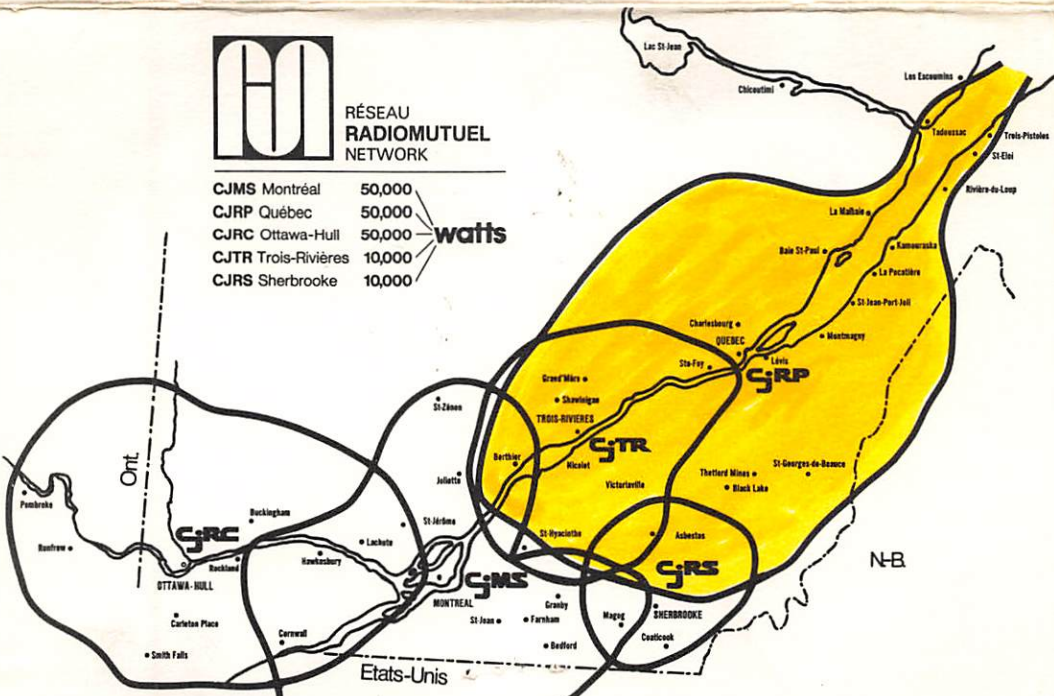

Mr. Kelly Andrews
 3417 Chestnut Drive
 Richmond, VA 23227
 U.S.A.

50,000
 WATTS

RÉSEAU
 RADIOMUTUEL
 NETWORK

| | | |
|---------------------|--------|---------|
| CJMS Montréal | 50,000 | } watts |
| CJRP Québec | 50,000 | |
| CJRC Ottawa-Hull | 50,000 | |
| CJTR Trois-Rivières | 10,000 | |
| CJRS Sherbrooke | 10,000 | |

RÉSEAU RADIOMUTUEL NETWORK

- CJMS** Studio: 1700 rue Berri, Montréal, Qué. H2L 4E8
Emetteur (transmitter): St-Mathieu de Laprairie
1280 KHZ-50KW-DA-2-Class(e) 111
Antennes (antennas): 7 tours (towers): 4 jour (day), 6 nuit (night)
hauteur (height): 208' (97.3°).
En ondes (on air) 23/4/54; 24 hres/jour (24 hours/day).
- CJRS** Studio: 2655 ouest, rue King, Sherbrooke, Qué. J1L 1C1
Emetteur (transmitter): Chemin Stè-Catherine, Rock Forest
1510 KHZ-10KW-DA-2-Class(e) 11
Antennes (antennas): 4 tours (towers): 2 jour (day), 4 nuit (night)
hauteur (height): 163' (90°).
En ondes (on air) 11/09/67; 24 hres/jour (24 hours/day).
- CJRC** Studio: 681 Chemin Belfast, Ottawa, Ontario. K1G 0Z4.
Emetteur (transmitter): Manotik Station
1150 KHZ-50/5KW-DA-2-Class(e) 111
Antennes (antennas): 4 tours (towers): 4 jour (day), 4 nuit (night)
hauteur (height): 200' (84°).
En ondes (on air) 3/6/68; 24 hres/jour (24 hours/day).
- CJTR** (CKTR 1150 KHZ) Studio: 1350 Place Royale, Trois-Rivières. G9A 4J4
Emetteur (transmitter): Nicolet
1140 KHZ-10KW-DA-2-Class(e) 11
Antennes (antennas): 6 tours (towers): 2 jour (day), 6 nuit (night)
hauteur (height): 200' (91.8°).
En ondes (on air) 6/2/54; 24 hres/jour (24 hours/day).
- CJRP** (CJLR) Studio: 1300 boul. Laurier, Sillery, Qué. G1S 1L8
Emetteur (transmitter): St-Nicolas
1060 KHZ-50/10KW-DA-2-Class(e) 11
Antennes (antennas): 3 tours (towers): 2 jour (day), 3 nuit (night)
hauteur (height): 250' (97°).
En ondes (on air) 12/11/59; 24 hres/jour (24 hours/day).