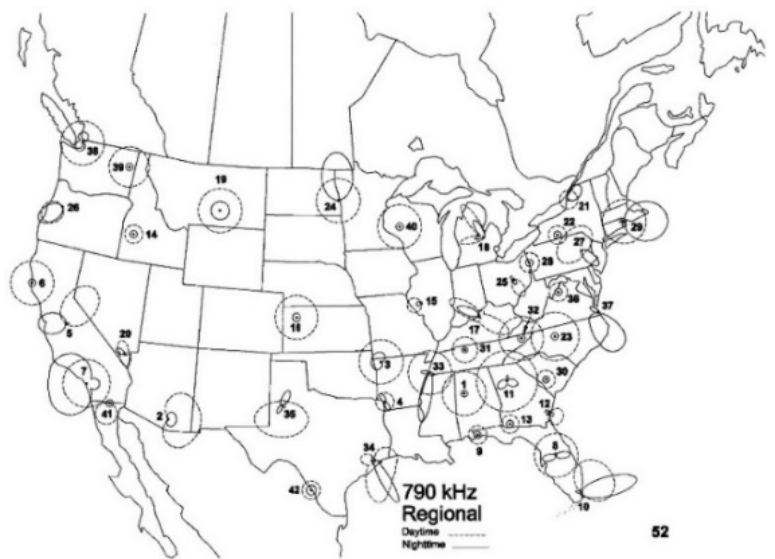

NRC Antenna Pattern Book 8th Edition

The 8th Edition of the NRC *AM Station Antenna Pattern Book* is now available. This all-new edition was prepared by Bill Hale and accompanies the 2018 (39th Edition) of the National Radio Club's *AM Radio Log*. The book comes shrink wrapped in 8½ by 11 three hole punch format for placement in your own three ring binder. The book has maps covering 530 through 1700 kHz showing day and night patterns for U.S., Canadian, and selected Mexican and Caribbean stations.

The book is available from the National Radio Club at PO Box 473251, Aurora CO 80047-3251 and Priority Mail to addresses in the United States for $28.95 for members and $35.95 for nonmembers. Canadian orders are US$44.55 and all other countries are US$57.25, both shipped Global Priority Mail.

The Pattern book may also be ordered using Pay Pal from our website <http://www.nationalradioclub.org/> at slightly higher prices.