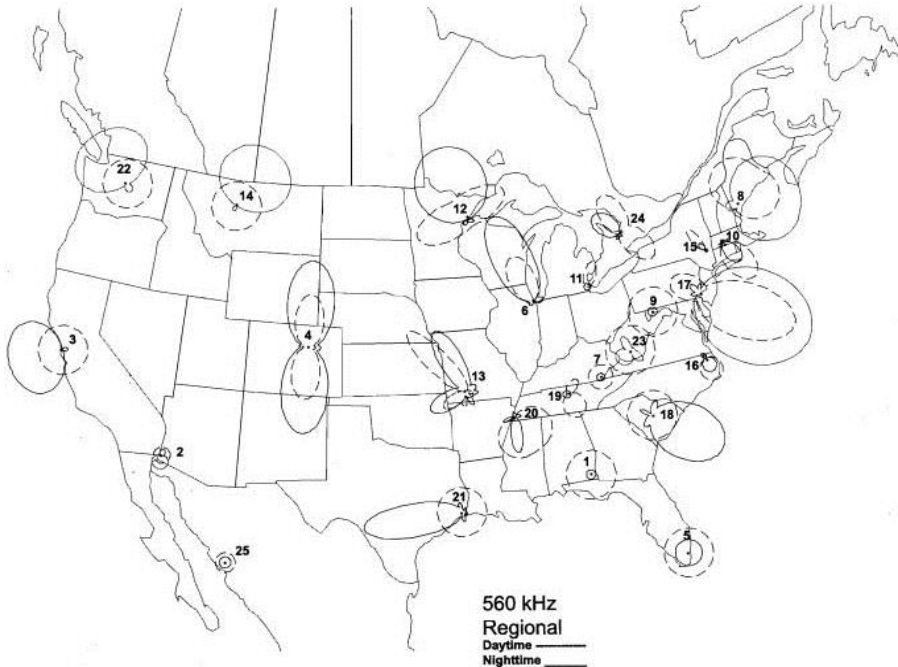

j = The Red Wings' list has "Petoskey WMBN/WMKT 1340 AM." WMBN is 1340; WMKT is 1270.

k = The Red Wings' list has "Jackson WKHM/WIBM 970 AM." WKHM is 970; WIBM is 1450.

l = The Red Wings' list has "Kalamazoo WQLR/WKZO 1660 AM." WQLR is 1660; WKZO is 590.

m = The Red Wings' list has "Lansing WVFN/WJIM 730 AM." WVFN is 730; WJIM is 1240.

n = RESERVED

o = The Red Wings' list has "Ludington WWKR/WLDN 94.1 FM." WWKR is 94.1; WLDN is 98.7.

s = Select games only

NRC Antenna Pattern Book, 7th Edition

The 7th Edition of the NRC *Antenna Pattern Book* is now available. This all new edition prepared by NRC'er Paul Swearingen is an all-inclusive book of patterns for both Day and Night operation of stations in the USA, Canada and selected foreign stations. The data for the book comes from the 34th Edition of the *AM Radio Log* and NRC'er John Callerman's comprehensive Mexican station listing.

The book comes shrink wrapped in 8½ by 11 three hole punch format for placement in your own three ring binder. There are 240 pages and the book has maps covering 530 through 1700 kHz depicting the lower USA, Canada and Mexico. Hawaii and Alaska are shown on separate maps at the of the book.

Price/ordering info: Same as for the NRC *AM Log* (see page 1). Colorado residents, please add 3.5% sales tax.

Follow @NRCDXNews on Twitter!

Twitter can be used to disseminate hot MW DX tips to the DX community

To read tips: go to www.twitter.com and search for #mwdx

To send tips, write a tweet (140 characters max) and include the tag #mwdx

Visit the NRC on Facebook: <https://www.facebook.com/groups/509246815818550/>