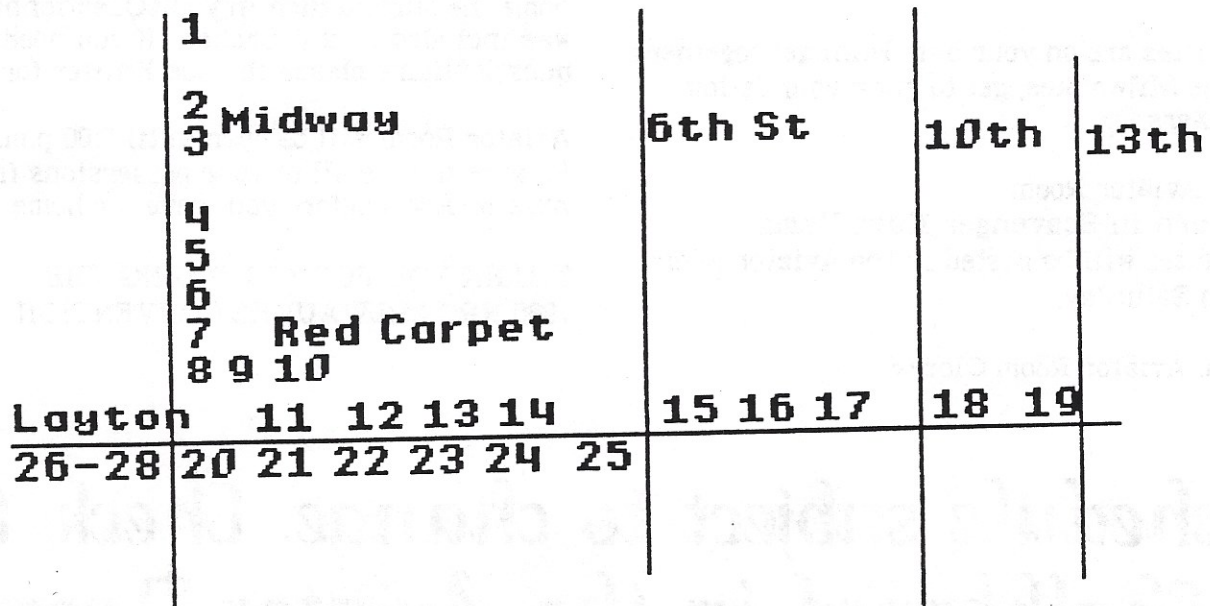

1. **Cork 'N Cleaver**
  Steaks and other menu choices. Nice.
2. **Laurers**
  Nice menu choices, variety. Nice. Hotel restaurant.
3. **Ferdy's**
  Hotel restaurant. Limited hours.
4. **Ashley's**
  Fireside dining and cocktails. Nice.
5. **Westy's**
  Pizza
6. **Denny's**
  Family restaurant.
7. **Rocky Rococo**
  Pizza, specializes in thick pan pizza.
8. **BJ's Saloon**
  Red Carpet Hotel
9. **Down Under**
  Red Carpet Hotel, nice atmosphere.
10. **Harold's**
  Also at the Red Carpet. Very nice.
11. **Dunkin Donuts**
  Quick for an easy breakfast or snack
12. **Burger King**
  Fast food
13. **McDonald's**
  Fast food
14. **Pizza Hut**
  Variety pizza.

RESERVATIONS SUGGESTED

1. CORK 'N CLEAVER
2. LAURERS
4. ASHLEYS
10. HAROLDS
15. DYNASTY
16. NAPOLI
26. PACKING HOUSE

15. **Dynasty**
  Cocktails, music and dining.
16. **Napoli**
  Pizza
17. **Sizzler**
  Steaks plus, served Buffet style. Nice Salad buffet.
18. **Country Gardens**
  Family restaurant
19. **Martino's**
  Italian fast food. Worth the distance for a change of pace.
20. **Burgers-to-Go**
  Fast food
21. **Marc's Big Boy**
  Family Restaurant
22. **Ponderosa**
  Steaks buffet style, nice saladbuffet
23. **Taco Bell**
  Mexican Fast Food
24. **Coco's**
  Family restaurant
25. **Brat 'N Beer**
  Saloon style food. Bar burgers and brats
26. **Packing House**
  Cocktails and occ. music. Variety menu
27. **Bruno's**
  Saloon style food. Bar burgers and sandwiches
28. **Al's Frozen Custard**
  Great ICE CREAM