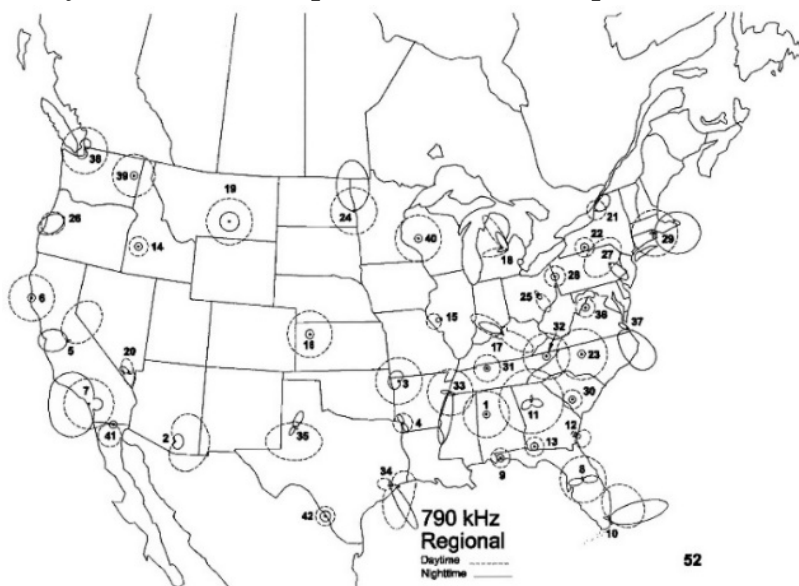

NRC Antenna Pattern Book 8th Edition

The 8th Edition of the NRC *AM Station Antenna Pattern Book* is now available. This all-new edition was prepared by Bill Hale and accompanies the 2018 (39th Edition) of the National Radio Club’s *AM Radio Log*. The book comes shrink wrapped in 8½ by 11 three hole punch format for placement in your own three ring binder. The book has maps covering 530 through 1700 kHz showing day and night patterns for U.S., Canadian, and selected Mexican and Caribbean stations.

The book is available from the National Radio Club at PO Box 473251, Aurora CO 80047-3251 and Priority Mail to addresses in the United States for $28.95 for members and $35.95 for nonmembers. Canadian orders are US$43.80 and all other countries are US$54.90, both shipped Global Priority Mail.

The Pattern book may also be ordered using Pay Pal from our website <http://www.nationalradioclub.org/> at slightly higher prices.

Join the NRC Facebook Group

<https://www.facebook.com/groups/210104603155267/>