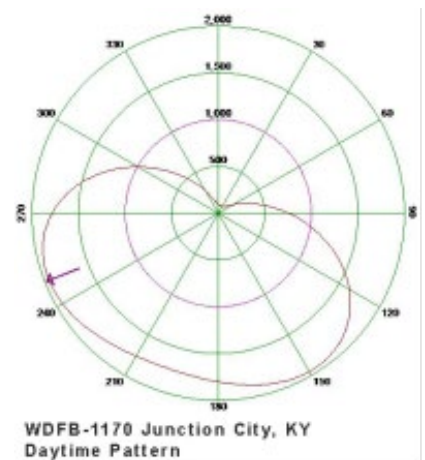

The Facebook page 'Canadian Radio News' by **Dan Sys** provides much of the information for this column, with additional tips from **Michael Blume**.

--- DX TESTS ---

Listen for, and report your results for the upcoming DX Test from **WDFB 1170 Junction City, Kentucky**. WDFB pushes 1000 Watts into a 2-tower directional pattern aimed to the South-southwest. We await your report. Test details can be found elsewhere in this edition of **DX News**.