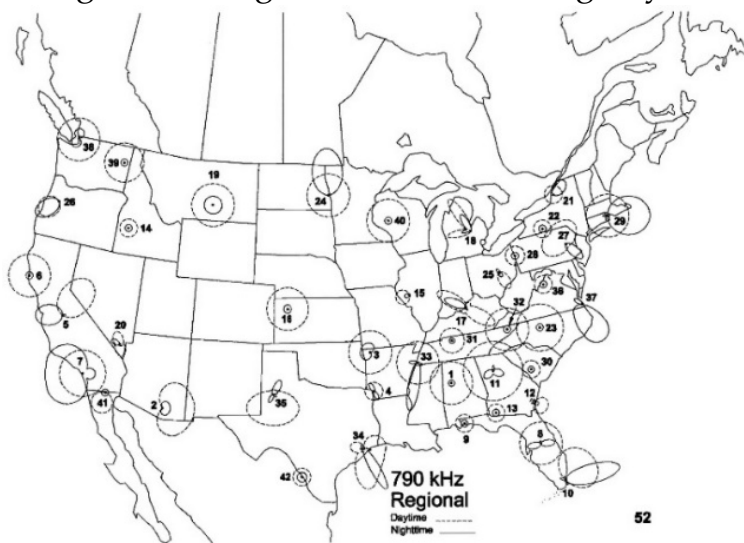

VIETNAM: New 200 kW transmitters for **693 kHz** (VoV1) and 819 kHz (VoV2) officially on the air since 15 January 2023. [Uwe Volk, MWlist via ARC mv-eko]

73 and Good DX!

NRC Antenna Pattern Book 8th Edition

The 8th Edition of the NRC *AM Station Antenna Pattern Book* is now available. This all-new edition was prepared by Bill Hale and accompanies the 2018 (39th Edition) of the National Radio Club's *AM Radio Log*. The book comes shrink wrapped in 8½ by 11 three hole punch format for placement in your own three ring binder. The book has maps covering 530 through 1700 kHz showing day and night patterns for U.S., Canadian, and selected Mexican and Caribbean stations.

The book is available from the National Radio Club at PO Box 473251, Aurora CO 80047-3251 and Priority Mail to addresses in the United States for $28.95 for members and $35.95 for nonmembers. Canadian orders are US$43.80 and all other countries are US$54.90, both shipped Global Priority Mail.

The Pattern book may also be ordered using Pay Pal from our website <http://www.nationalradioclub.org/> at slightly higher prices.