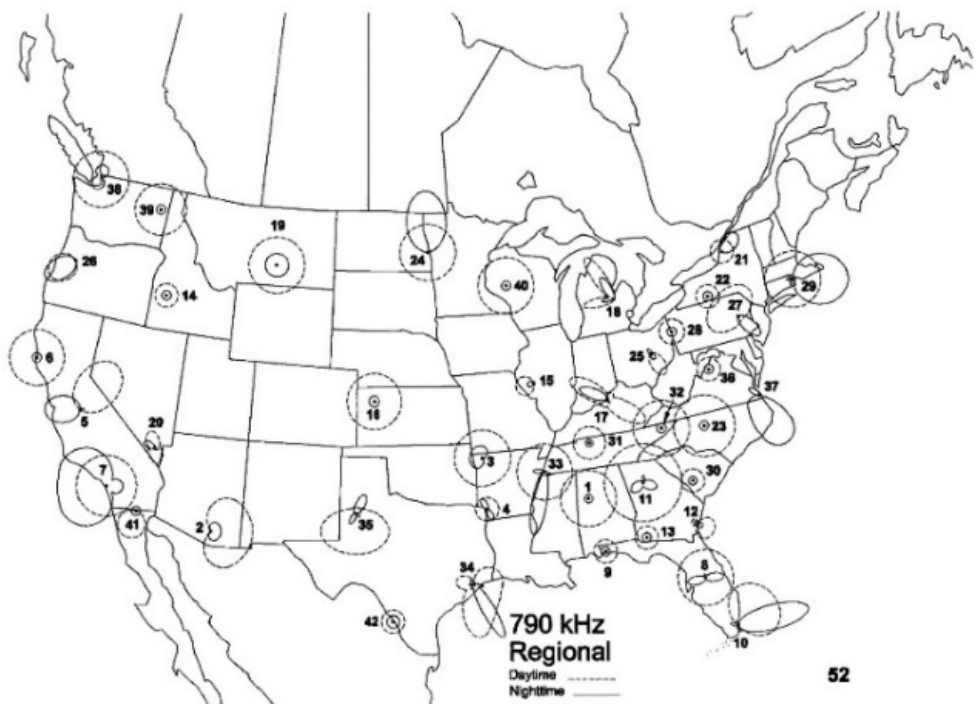

NRC Antenna Pattern Book 8th Edition

The 8th Edition of the NRC *AM Station Antenna Pattern Book* is now available. This all-new edition was prepared by Bill Hale and accompanies the 2018 (39th Edition) of the National Radio Club's *AM Radio Log*. The book comes shrink wrapped in 8½ by 11 three hole punch format for placement in your own three ring binder. The book has maps covering 530 through 1700 kHz showing day and night patterns for U.S., Canadian, and selected Mexican and Caribbean stations.

The book is available from the National Radio Club at PO Box 473251, Aurora CO 80047-3251 and Priority Mail to addresses in the United States for $28.95 for members and $35.95 for nonmembers. Canadian orders are US$43.80 and all other countries are US$54.90, both shipped Global Priority Mail.

The Pattern book may also be ordered using Pay Pal from our website

<http://www.nationalradioclub.org/>
at slightly higher prices.