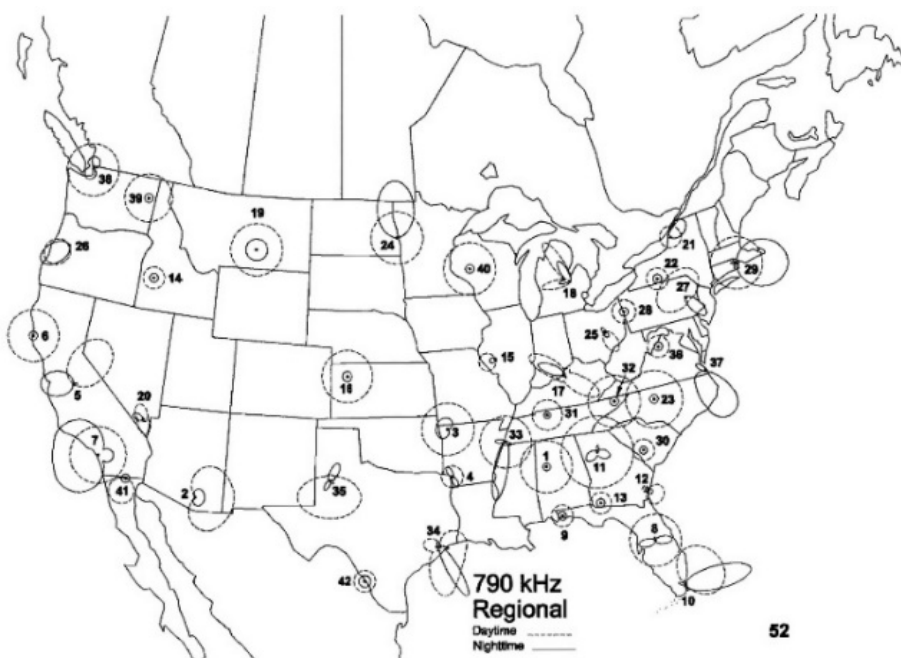

Unreported Domestic Stations

One new station was reported to DDXD for the first time this issue since at least Volume 67 (1999-2000): KBIX-1490. There are now just 233 stations on our list of active (or at least licensed) full-service U.S. and Canadian stations (100 Watts or more) that have not been reported during this time. The full list appears in this issue on page 35.

NRC Antenna Pattern Book 8th Edition

The 8th Edition of the NRC *AM Station Antenna Pattern Book* is now available. This all-new edition was prepared by Bill Hale and accompanies the 2018 (39th Edition) of the National Radio Club’s *AM Radio Log*. The book comes shrink wrapped in 8½ by 11 three hole punch format for placement in your own three ring binder. The book has maps covering 530 through 1700 kHz showing day and night patterns for U.S., Canadian, and selected Mexican and Caribbean stations.

The book is available from the National Radio Club at PO Box 473251, Aurora CO 80047-3251 and Priority Mail to addresses in the United States for $28.95 for members and $35.95 for nonmembers. Canadian orders are US$43.80 and all other countries are US$54.90, both shipped Global Priority Mail.

The Pattern book may also be ordered using Pay Pal from our website <http://www.nationalradioclub.org/> at slightly higher prices.

From the Archives

75 Years Ago: From the August 9, 1947 issue of *DX News*: Some stations that conducted DX tests during the past year reported their results, such as KHOZ-1240 in Harrison, Arkansas, which tested on Nov. 13, 1946 and received 148 reports, including 96 from NRC members and one report from Dunedin, New Zealand.

50 Years Ago: From the August 1, 1972 issue of *DX News*: Bill Bailey’s article “Up the Carrier” explained a technique for mimicking “exalted carrier” reception to null a dominant station using a BFO carrier. A full page was devoted to reports of stations broadcasting special programs (and day stations on at night) during the June 1972 Hurricane Agnes floods in the Northeast.

25 Years Ago: From the August 18, 1997 issue of *DX News*: Jean Burnell provided a report on the “Sleepless in Seattle” Grayland DXpedition of June 18-23, 1997.

10 Years Ago: From the August 13, 2012 issue of *DX News*: This issue was compiled on a laptop computer live at the Bridgeport, WV convention. The Montréal station on 1610 kHz suffered an arson attack after the station, which serves the local Haitian community, criticized the former Haitian dictator Jean-Claude Duvalier.

All *DX News* back issues through Volume 87 are available online at <https://nationalradioclub.org/dx-news-archives/>.