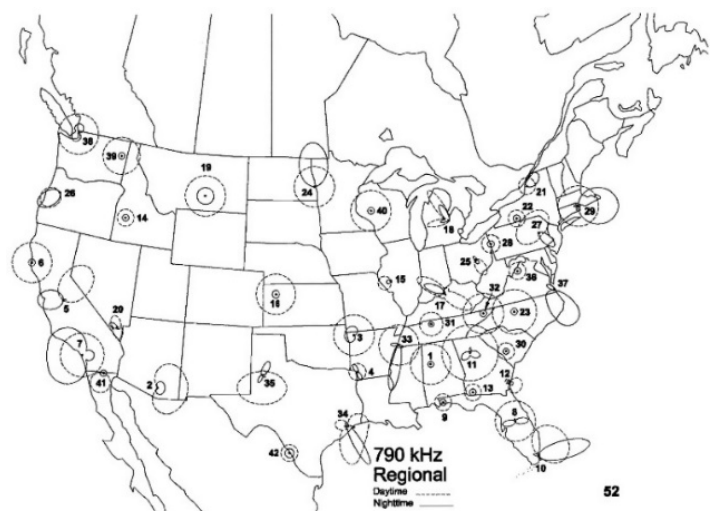

Our Thanks to our Contributors and Various Media Sources: (AB) Andrew Brade; (BH) Bill Hale; (DXMid) DXMidAmerica; (DXMon) DX Monitor; (DY) David Yocis; (EB) Eric Bueneman; (FCC) FCC; (irca) [irca]-list; (JW) John Wilkins; (NP) Northpine.com; (NWB) Northwest Broadcasters; (RI) Radio Insight; (SK) Steve Kennedy; (StIntel) StationIntel.com; (WH) Wayne Heinen.

NRC Antenna Pattern Book 8th Edition

The 8th Edition of the NRC *AM Station Antenna Pattern Book* is now available. This all-new edition was prepared by Bill Hale and accompanies the 2018 (39th Edition) of the National Radio Club's *AM Radio Log*. The book comes shrink wrapped in 8½ by 11 three hole punch format for placement in your own three ring binder. The book has maps covering 530 through 1700 kHz showing day and night patterns for U.S., Canadian, and selected Mexican and Caribbean stations.

The book is available from the National Radio Club at PO Box 473251, Aurora CO 80047-3251 and Priority Mail to addresses in the United States for $28.95 for members and $35.95 for nonmembers. Canadian orders are US$43.80 and all other countries are US$54.90, both shipped Global Priority Mail.

The Pattern book may also be ordered using Pay Pal from our website <http://www.nationalradioclub.org/> at slightly higher prices.