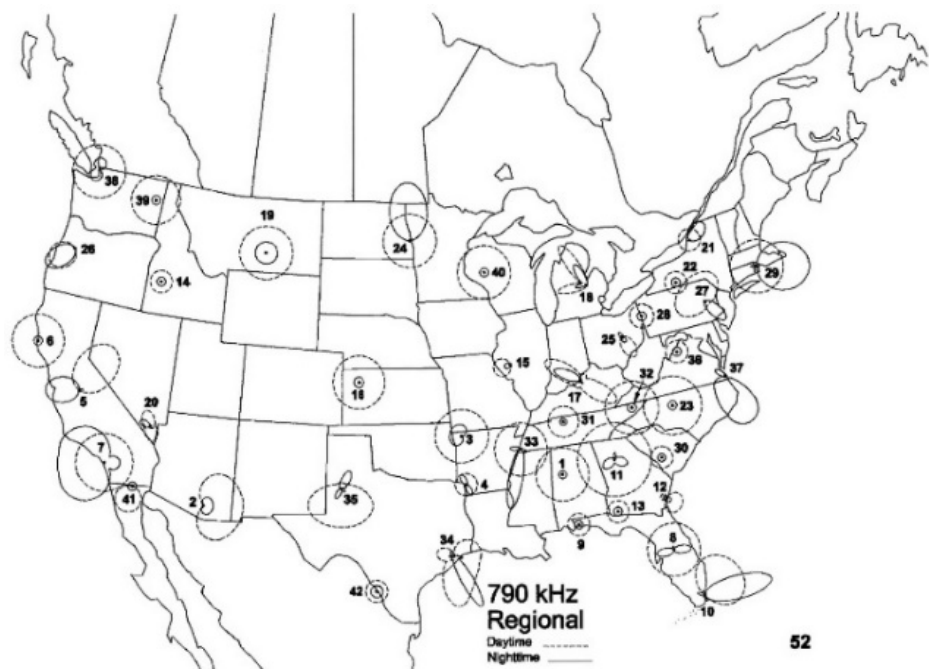

NRC Antenna Pattern Book 8th Edition

The 8th Edition of the NRC *AM Station Antenna Pattern Book* is now available. This all-new edition was prepared by Bill Hale and accompanies the 2018 (39th Edition) of the National Radio Club's *AM Radio Log*. The book comes shrink wrapped in 8½ by 11 three hole punch format for placement in your own three ring binder. The book has maps covering 530 through 1700 kHz showing day and night patterns for U.S., Canadian, and selected Mexican and Caribbean stations.

The book is available from the National Radio Club at PO Box 473251, Aurora CO 80047-3251 and Priority Mail to addresses in the United States for $28.95 for members and $35.95 for nonmembers. Canadian orders are US$43.80 and all other countries are US$54.90, both shipped Global Priority Mail.

The Pattern book may also be ordered using Pay Pal from our website

<http://www.nationalradioclub.org/> at slightly higher prices.