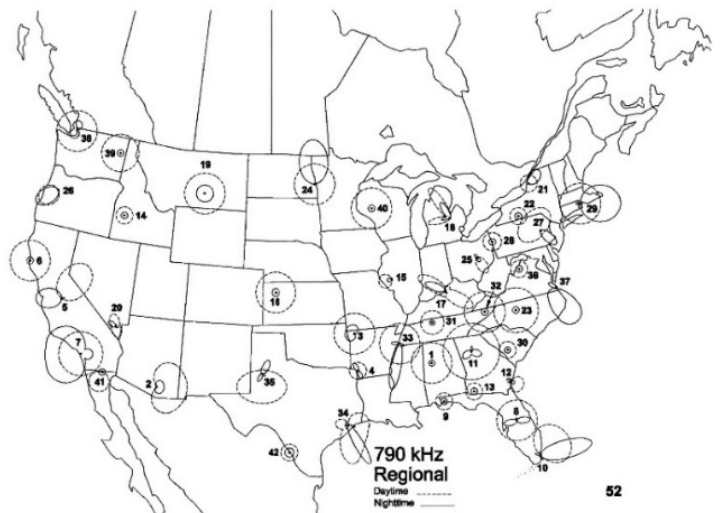

From Radio Ink: Roy Masters Dies at 92 – Masters was the host of the talk radio counseling show Advice Line. It was a show he hosted since 1963.

Our Thanks to our Contributors and Various Media Sources: (DS) Dan Sys; (DXMid) DX Midamerica; (DXN) DX News; (FCC) FCC; (irca) IRCA IO-list; (NP) Northpine.com; (RI) Radio Insight; (RInk) Radio Ink; (StIntel) StationIntel.com; (TV) Tore Vik; (WH) Wayne Heinen.

NRC Antenna Pattern Book 8th Edition

The 8th Edition of the NRC *AM Station Antenna Pattern Book* is now available. This all-new edition was prepared by Bill Hale and accompanies the 2018 (39th Edition) of the National Radio Club’s *AM Radio Log*. The book comes shrink wrapped in 8½ by 11 three hole punch format for placement in your own three ring binder. The book has maps covering 530 through 1700 kHz showing day and night patterns for U.S., Canadian, and selected Mexican and Caribbean stations.

The book is available from the National Radio Club at PO Box 473251, Aurora CO 80047-3251 and Priority Mail to addresses in the United States for $28.95 for members and $35.95 for nonmembers. Canadian orders are US$43.80 and all other countries are US$54.90, both shipped Global Priority Mail.

The Pattern book may also be ordered using paypal from our website <http://www.nrcdxas.org> at slightly higher prices.

MEMBERSHIP RENEWALS

Don’t forget that your subscription expiration date is on the back cover. Renewals go to NRC Headquarters, P.O. Box 473251, Aurora CO 80047-3251. Rates are on the back page. Order publications at the same time – only one check is necessary.