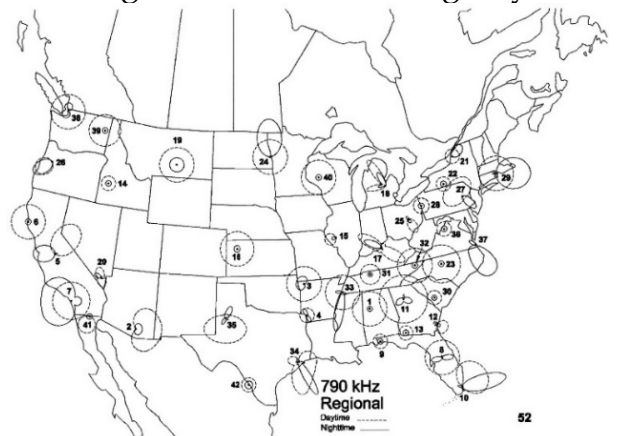

Our Thanks to our Contributors and Various Media Sources: (BC) Bruce Conti; (CR) Chuck Reh; (DXN) DX News; (FCC) FCC; (irca) IRCA IO-list; (MTM) Mika T Makelainen; (NP) Northpine.com; (nrc-am) NRC Google Group; (RI) Radio Insight; (RInk) Radio Ink; (SF) Scott Fybus; (SK) Steve Kennedy; (StIntel) StationIntel.com; (WH) Wayne Heinen.

NRC Antenna Pattern Book 8th Edition

The 8th Edition of the NRC *AM Station Antenna Pattern Book* is now available. This all-new edition was prepared by Bill Hale and accompanies the 2018 (39th Edition) of the National Radio Club's *AM Radio Log*. The book comes shrink wrapped in 8½ by 11 three hole punch format for placement in your own three ring binder. The book has maps covering 530 through 1700 kHz showing day and night patterns for U.S., Canadian, and selected Mexican and Caribbean stations.

The book is available from the National Radio Club at PO Box 473251, Aurora CO 80047-3251 and Priority Mail to addresses in the United States for $28.95 for members and $35.95 for nonmembers. Canadian orders are US$43.80 and all other countries are US$54.90, both shipped Global Priority Mail.

The Pattern book may also be ordered using pay pal from our website <http://www.nrcdxas.org> at slightly higher prices.