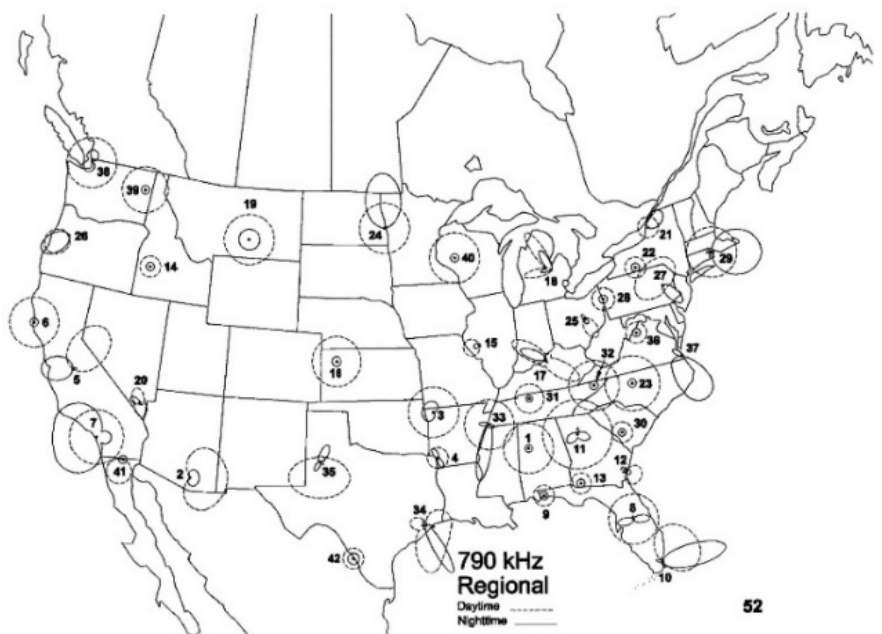

NRC Antenna Pattern Book 8th Edition

The 8th Edition of the NRC *AM Station Antenna Pattern Book* is now available. This all-new edition was prepared by Bill Hale and accompanies the 2018 (39th Edition) of the National Radio Club's *AM Radio Log*. The book comes shrink wrapped in 8½ by 11 three hole punch format for placement in your own three ring binder. The book has maps covering 530 through 1700 kHz showing day and night patterns for U.S., Canadian, and selected Mexican and Caribbean stations.

The book is available from the National Radio Club at PO Box 473251, Aurora CO 80047-3251 and Priority Mail to addresses in the United States for $28.95 for members and $35.95 for nonmembers. Canadian orders are US$43.80 and all other countries are US$54.90, both shipped Global Priority Mail.

The Pattern book may also be ordered using pay pal from our website <http://www.nrcdxas.org> at slightly higher prices.