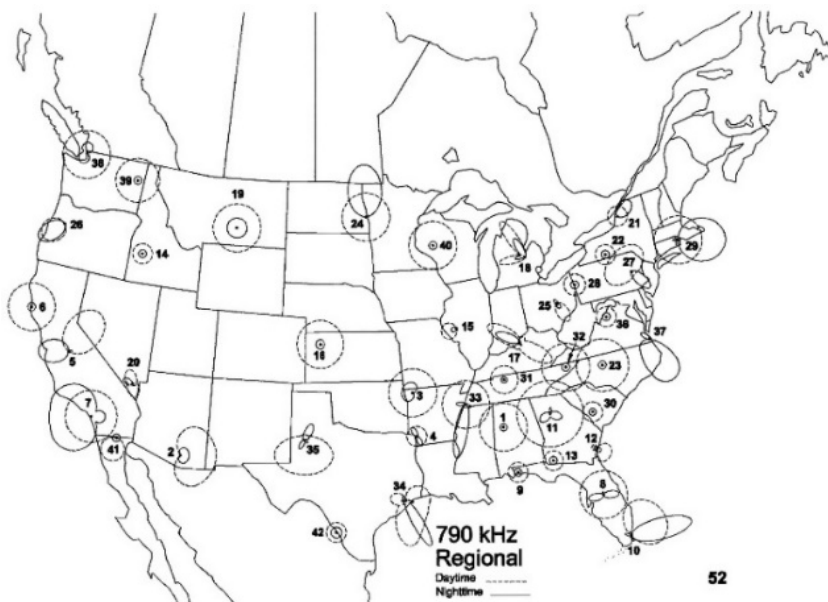

Our Thanks to our Contributors and Various Media Sources: (BC) Bruce Conti (DXMid) DX Midamerica; (DXN) DX News; (FCC) FCC; (JJR) John J Rieger; (JL) Jeff Lehman; (JW) John Wilkins; (MD) Marc DeLorenzo; (NP) Northpine.com; (RI) Radio Insight; (SK) Steve Kennedy; (StIntel) StationIntel.com; (TF) Tony Fitzherbert; (WH) Wayne Heinen.

NRC Antenna Pattern Book 8th Edition

The 8th Edition of the NRC *AM Station Antenna Pattern Book* is now available. This all-new edition was prepared by Bill Hale and accompanies the 2018 (39th Edition) of the National Radio Club's *AM Radio Log*. The book comes shrink wrapped in 8½ by 11 three hole punch format for placement in your own three ring binder. The book has maps covering 530 through 1700 kHz showing day and night patterns for U.S., Canadian, and selected Mexican and Caribbean stations.

The book is available from the National Radio Club at PO Box 473251, Aurora CO 80047-3251 and Priority Mail to addresses in the United States for $28.95 for members and $35.95 for nonmembers. Canadian orders are US$43.80 and all other countries are US$54.90, both shipped Global Priority Mail.

The Pattern book may also be ordered using pay pal from our website <http://www.nrcdxas.org> at slightly higher prices.