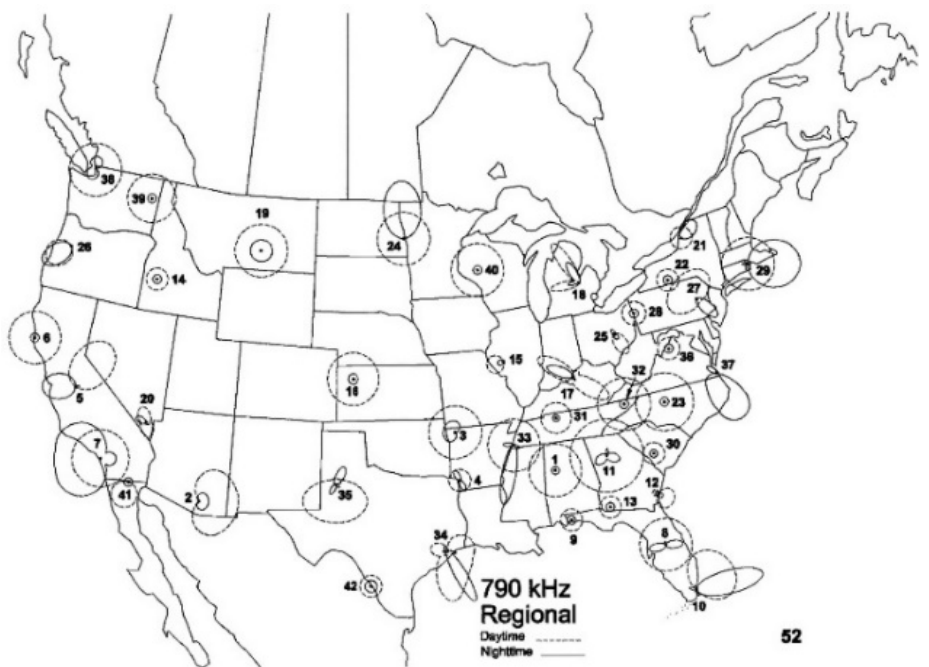

NRC Antenna Pattern Book 8th Edition

The 8th Edition of the NRC *AM Station Antenna Pattern Book* is now available. This all-new edition was prepared by Bill Hale and accompanies the 2018 (39th Edition) of the National Radio Club's *AM Radio Log*. The book comes shrink wrapped in 8½ by 11 three hole punch format for placement in your own three ring binder. The book has maps covering 530 through 1700 kHz showing day and night patterns for U.S., Canadian, and selected Mexican and Caribbean stations.

The book is available from the National Radio Club at PO Box 473251, Aurora CO 80047-3251 and Priority Mail to addresses in the United States for $28.95 for members and $35.95 for nonmembers. Canadian orders are US$42.20 and all other countries are US$54.15, both shipped Global Priority Mail.

The Pattern book may also be ordered using pay pal from our website <http://www.nrcdxas.org> at slightly higher prices.

Unreported Domestic Stations

No new stations were reported to DDXD this issue for the first time since at least Volume 67 (1999-2000). The closest we came is KTNK-1410, which was last reported (as KTNE) in volume 67 issue 29. We still have 280 full-power AM stations in the United States and Canada that have not been reported to DDXD at all during this time. The full list was printed in issue #1. Can you log and report one for next time?

Back in 2 weeks with lots more *DX News* for you!