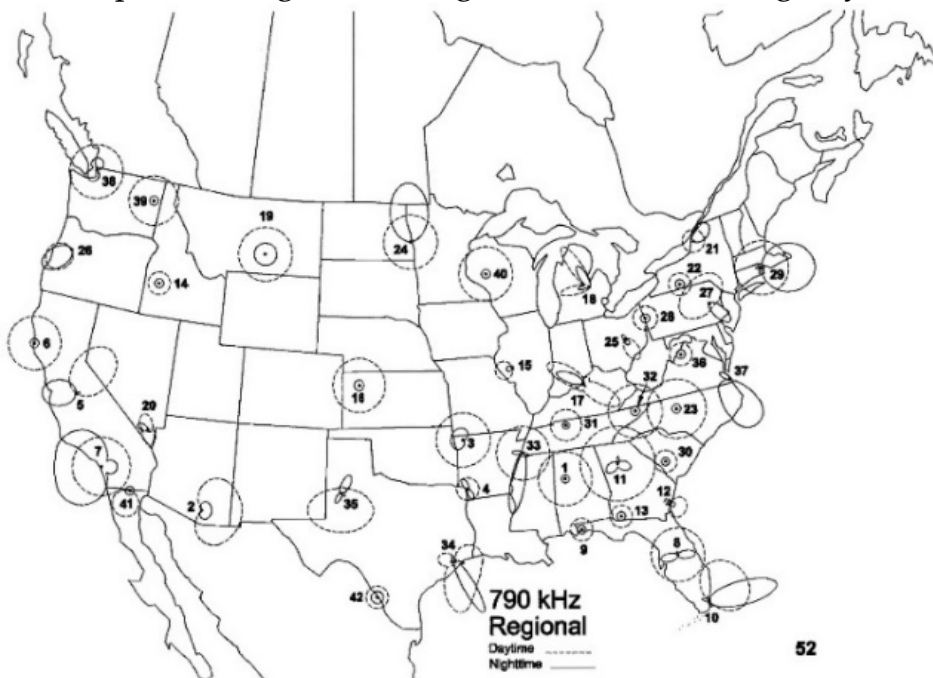

NRC Antenna Pattern Book 8th Edition

The 8th Edition of the NRC *AM Station Antenna Pattern Book* is now available. This all-new edition was prepared by Bill Hale and accompanies the 2018 (39th Edition) of the National Radio Club’s *AM Radio Log*. The book comes shrink wrapped in 8½ by 11 three hole punch format for placement in your own three ring binder. The book has maps covering 530 through 1700 kHz showing day and night patterns for U.S., Canadian, and selected Mexican and Caribbean stations.

The book is available from the National Radio Club at PO Box 473251, Aurora CO 80047-3251 and Priority Mail to addresses in the United States for $28.95 for members and $35.95 for nonmembers. Canadian orders are US$42.20 and all other countries are US$54.15, both shipped Global Priority Mail.

The Pattern book may also be ordered using pay pal from our website <http://www.nrcdxas.org> at slightly higher prices.