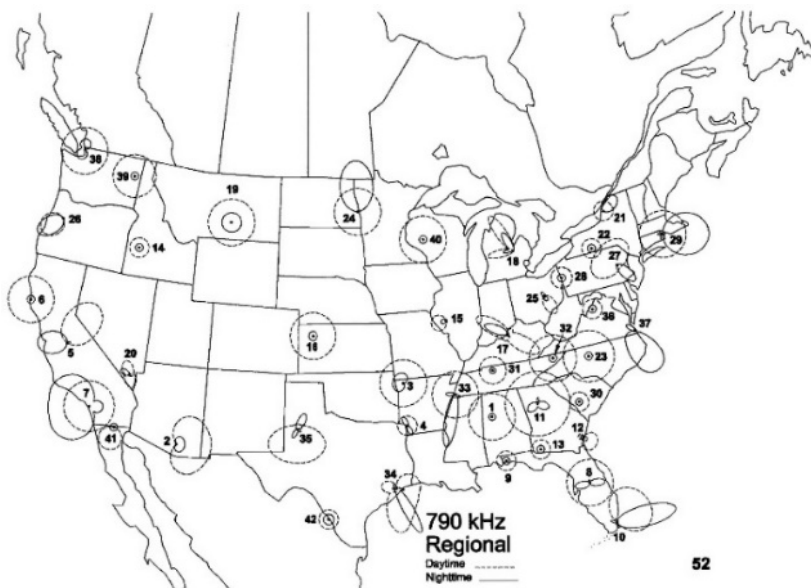

NRC Antenna Pattern Book 8th Edition

The 8th Edition of the NRC *AM Station Antenna Pattern Book* is now available. This all-new edition was prepared by Bill Hale and accompanies the 2018 (39th Edition) of the National Radio Club's *AM Radio Log*. The book comes shrink wrapped in 8½ by 11 three hole punch format for placement in your own three ring binder. The book has maps covering 530 through 1700 kHz showing day and night patterns for U.S., Canadian, and selected Mexican and Caribbean stations.

The book is available from the National Radio Club at PO Box 473251, Aurora CO 80047-3251 and Priority Mail to addresses in the United States for $28.95 for members and $35.95 for nonmembers. Canadian orders are US$42.20 and all other countries are US$54.15, both shipped Global Priority Mail.

The Pattern book may also be ordered using pay pal from our website <http://www.nrcdxas.org> at slightly higher prices.