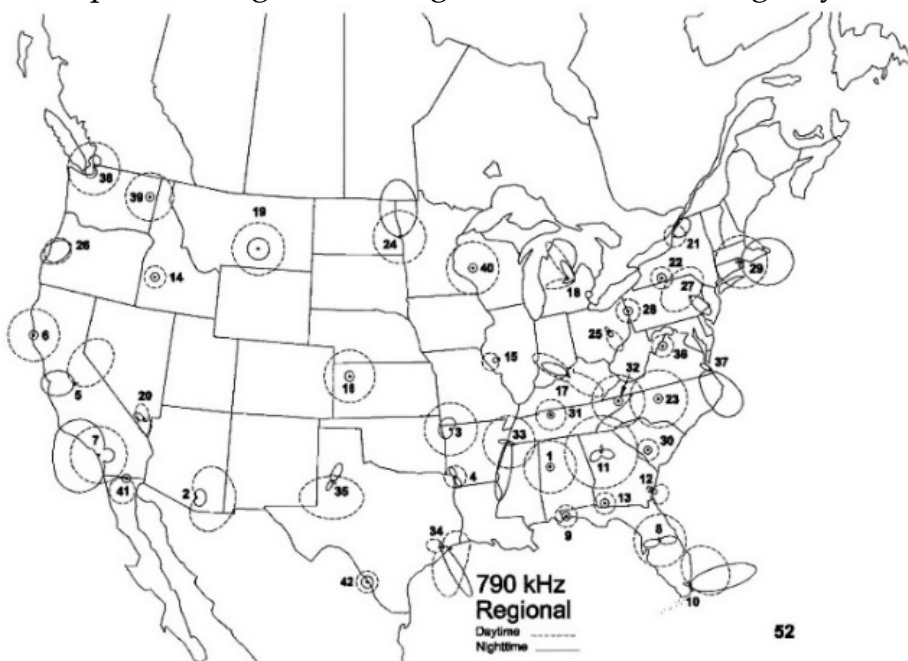

NRC Antenna Pattern Book 8th Edition

The 8th Edition of the NRC *AM Station Antenna Pattern Book* is now available. This all-new edition was prepared by Bill Hale and accompanies the 2018 (39th Edition) of the National Radio Club's *AM Radio Log*. The book comes shrink wrapped in 8½ by 11 three hole punch format for placement in your own three ring binder. The book has maps covering 530 through 1700 kHz showing day and night patterns for U.S., Canadian, and selected Mexican and Caribbean stations.

The book is available from the National Radio Club at PO Box 473251, Aurora CO 80047-3251 and Priority Mail to addresses in the United States for $28.95 for members and $35.95 for nonmembers. Canadian orders are US$42.20 and all other countries are US$54.15, both shipped Global Priority Mail.

The Pattern book may also be ordered using pay pal from our website <http://www.nrcdxas.org> at slightly higher prices.

Unreported Domestic Stations

No new stations were reported to DDXD this issue for the first time since at least Volume 67 (1999-2000) – but, hey, it's the middle of summer! The closest we came was KVPI-1050, last reported in volume 69 issue 17. We still have 302 full service (100 watts and up) AM stations in the United States and Canada that have not been reported to DDXD during this time. The last full list was printed in Volume 86 Issue 19. Can we get it down to 300 before we print the list again?