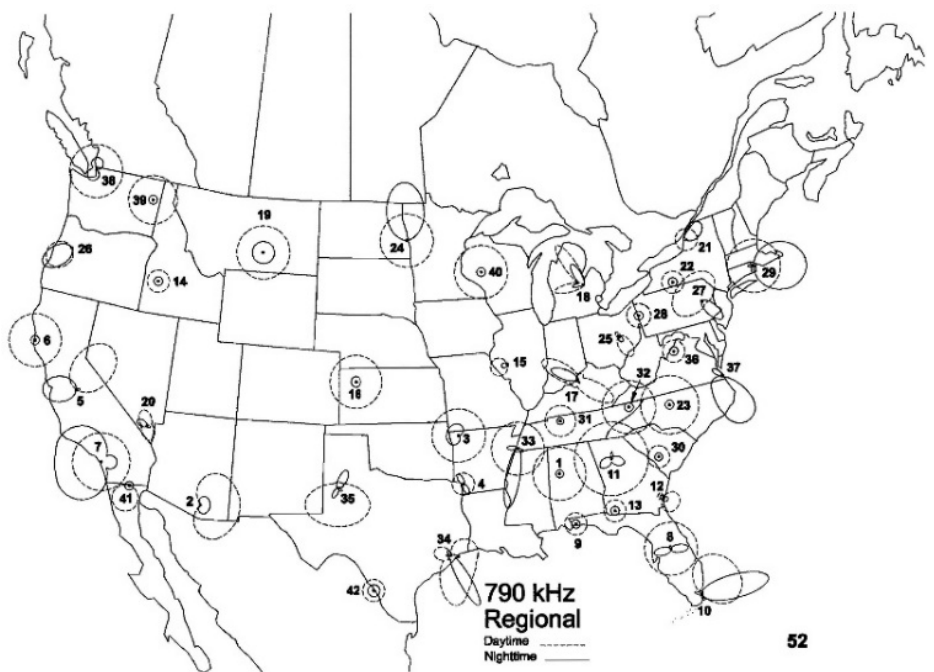

MB DXPedition = Shawn Axelrod, Wayne McRae

NF DXPedition #2 = Jean Burnell, Mark Connelly, Bruce Conti and Neil Kazaross

NF DXPedition #4 = Jean Burnell, David Clark, Mark Connelly, Bruce Conti, Neil Kazaross and Jim Renfrew

NF DXPedition #5 = Jean Burnell, David Clark, Bruce Conti, Ben Dangerfield, John Fisher, Neil Kazaross and Jim Renfrew

GRAVEYARD DX UPDATE

Total Stations Heard

<u>DXer</u>	<u>DX Location</u>	<u>1230</u>	<u>1240</u>	<u>1340</u>	<u>1400</u>	<u>1450</u>	<u>1490</u>	<u>Total</u>
George Santulli - Cranford, NJ		19	15	33	11	19	17	114

NRC Antenna Pattern Book 8th Edition

The 8th Edition of the NRC *AM Station Antenna Pattern Book* is now available. This all-new edition was prepared by Bill Hale and accompanies the 2018 (39th Edition) of the National Radio Club's *AM Radio Log*. The book comes shrink wrapped in 8½ by 11 three hole punch format for placement in your own three ring binder. The book has maps covering 530 through 1700 kHz showing day and night patterns for U.S., Canadian, and selected Mexican and Caribbean stations.

The book is available from the National Radio Club at PO Box 473251, Aurora CO 80047-3251 and Priority Mail to addresses in the United States for $28.95 for members and $35.95 for nonmembers. Canadian orders are US$41.15 and all other countries are US$52.65, both shipped Global Priority Mail.

The Pattern book may also be ordered using pay pal from our website <http://www.nrcdxas.org> at slightly higher prices.