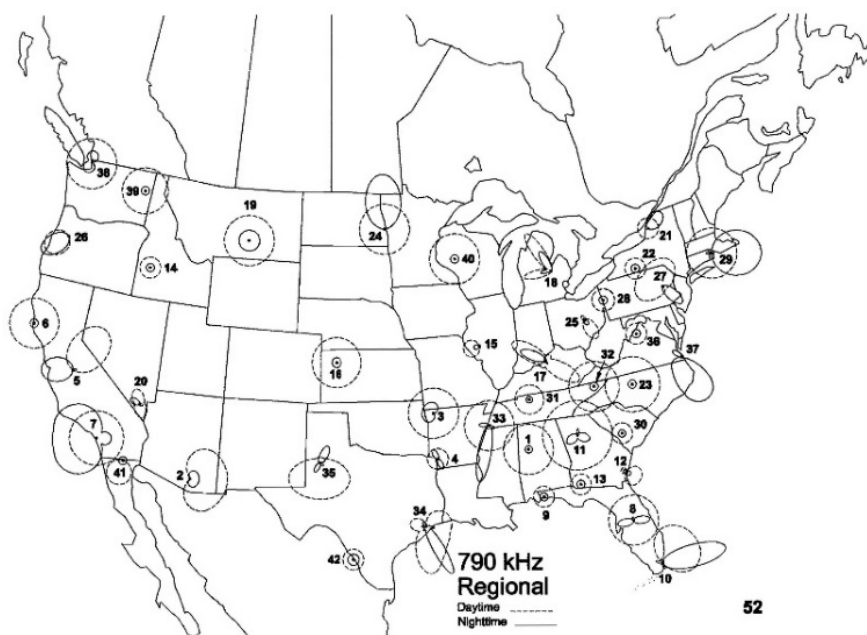

Thanks to Shawn Axelrod (SA), Bill Hale, FCC Database (FCC), Terry Krueger (TK), Mike Riordan (MR), John Wilkins (JW), and John Santosuosso (JS).

NRC Antenna Pattern Book 8th Edition

The 8th Edition of the *NRC AM Station Antenna Pattern Book* is now available. This all-new edition was prepared by Bill Hale and accompanies the 2018 (39th Edition) of the National Radio Club's *AM Radio Log*. The book comes shrink wrapped in 8½ by 11 three hole punch format for placement in your own three ring binder. The book has maps covering 530 through 1700 kHz showing day and night patterns for U.S., Canadian, and selected Mexican and Caribbean stations.

The book is available from the National Radio Club at PO Box 473251, Aurora CO 80047-3251 and Priority Mail to addresses in the United States for $26.95 for members and $32.95 for nonmembers. Canadian orders are US$40.25 and all other countries are US$51.25 both shipped Global Priority Mail.

The Pattern book may also be ordered using pay pal from our website <http://www.nrcdxas.org> at slightly higher prices.

NOAA Space Weather Outlook

Issued June 17, 2019 – For the period June 17-July 13, 2019

<http://www.swpc.noaa.gov/products/weekly-highlights-and-27-day-forecast>

Solar activity is expected to be at very low levels throughout the outlook period.

No proton events are expected at geosynchronous orbit.

The greater than 2 MeV electron flux at geosynchronous orbit is expected to reach high levels on 26-30 June, with moderate levels expected on 18-25 June and 01-03 July in response to elevated wind speeds associated with recurrent CH HSS activity.

Geomagnetic field activity is expected to reach active levels on 17-19, 25 June, unsettled levels on 20-22, 24, 26 June and 06, 10-11, 13 July due to CH HSS influence. Quiet conditions are expected throughout the remainder of the outlook period.

Visit the NRC on Facebook: <https://www.facebook.com/groups/509246815818550/>