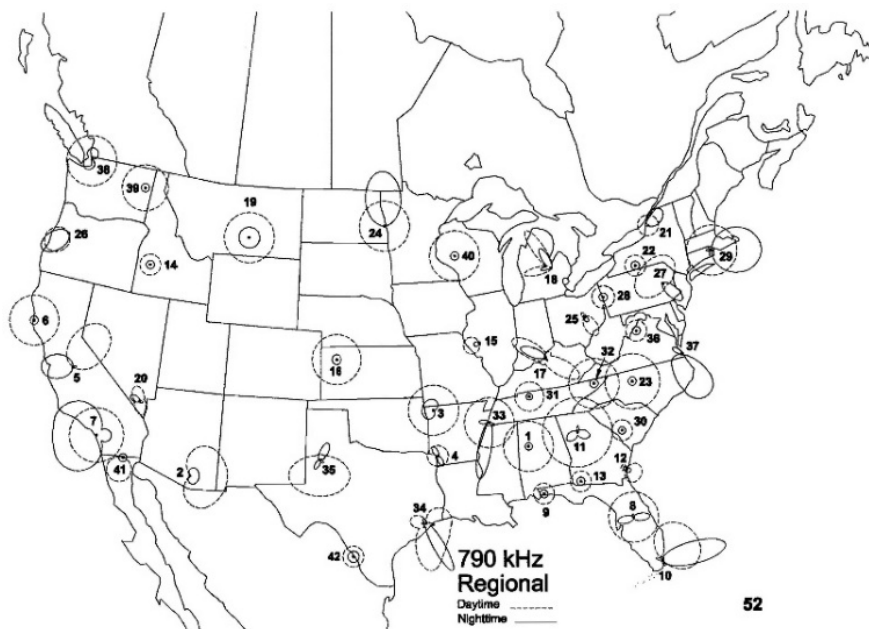

Unreported Domestic Stations

Although WTBO-1450 was reported to DDXD this issue for the first time *since* Volume 67, no new stations were reported this issue for the first time since at least Volume 67 (1999-2000). So, we still have 351 stations unreported to DDXD during this time. The full unreported list was last printed in issue 85-19. Can you hear and report one next time, and get us down below 350?

NRC Antenna Pattern Book 8th Edition

The 8th Edition of the NRC *AM Station Antenna Pattern Book* is now available. This all-new edition was prepared by Bill Hale and accompanies the 2018 (39th Edition) of the National Radio Club's *AM Radio Log*. The book comes shrink wrapped in 8½ by 11 three hole punch format for placement in your own three ring binder. The book has maps covering 530 through 1700 kHz showing day and night patterns for U.S., Canadian, and selected Mexican and Caribbean stations.

The book is available from the National Radio Club at PO Box 473251, Aurora CO 80047-3251 and Priority Mail to addresses in the United States for $26.95 for members and $32.95 for nonmembers. Canadian orders are US$40.25 and all other countries are US$51.25 both shipped Global Priority Mail.

The Pattern book may also be ordered using pay pal from our website <http://www.nrcdxas.org> at slightly higher prices.