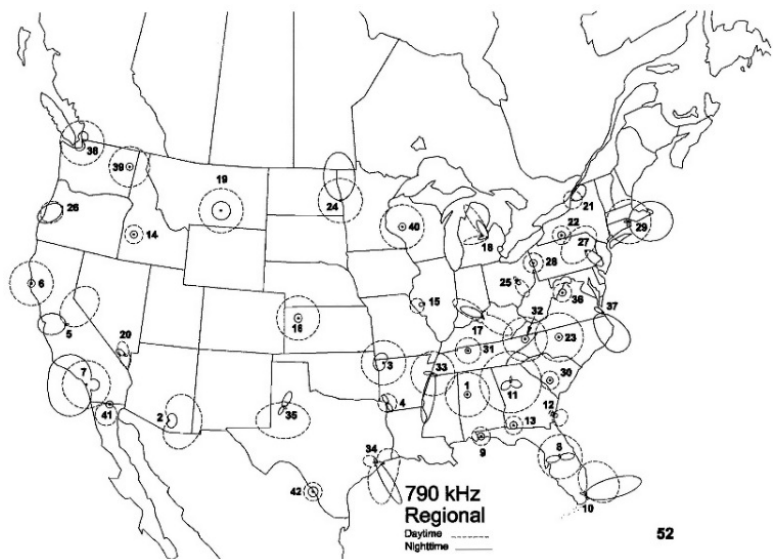

NRC Antenna Pattern Book 8th Edition

The 8th Edition of the NRC *AM Station Antenna Pattern Book* is now available. This all-new edition was prepared by Bill Hale and accompanies the 2018 (39th Edition) of the National Radio Club's *AM Radio Log*. The book comes shrink wrapped in 8½ by 11 three hole punch format for placement in your own three ring binder. The book has maps covering 530 through 1700 kHz showing day and night patterns for U.S., Canadian, and selected Mexican and Caribbean stations.

The book is available from the National Radio Club at PO Box 473251, Aurora CO 80047-3251 and Priority Mail to addresses in the United States for $26.95 for members and $32.95 for nonmembers. Canadian orders are US$40.25 and all other countries are US$51.25 both shipped Global Priority Mail.

The Pattern book may also be ordered using pay pal from our website <http://www.nrcdxas.org> at slightly higher prices.