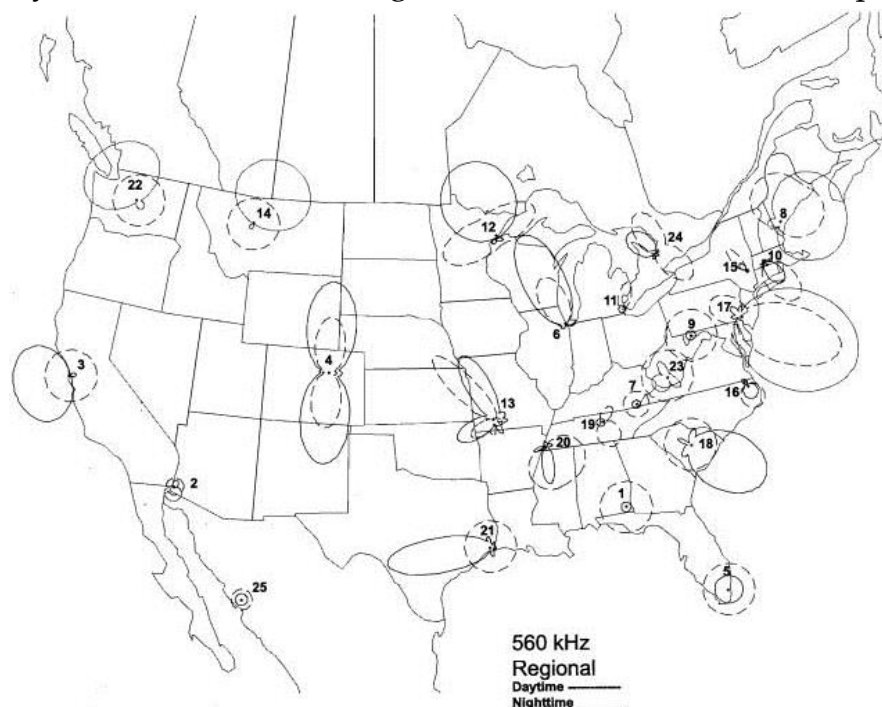

Thanks for all your contributions. See you next time. **(JDT-WA)**

ABBREVIATIONS USED IN DDXD

// – Parallel to. :00 – On the hour. AC – Adult contemporary. AP – Associated Press. BBD – Big band. C&W – Country and western. CCR – Contemporary Christian radio. CHR – Contemporary hit radio. CID – Code ID. CL – Call letters. COL – City of license. EE – English. EZL – Easy listening. FF – French. GOS – Gospel. Hi – A joke; the ham radio equivalent of :-). LID – Legal ID (i.e., CL and COL near the ToH). LSR – Local sunrise. LSS – Local sunset. NBA – National Basketball Association. NFL – National Football League. NHL – National Hockey League. NPR – National Public Radio. OC – Open carrier. OLD – Oldies. PSRA – Pre-sunrise authority. PSSA – Post-sunset authority. QRM – Man-made interference (power lines, other stations, etc.). QRN – Natural interference (lightning, etc.). QTH – Location. REL – Religious. ROK – Rock’n’roll. RS – Regular schedule. $ – Stereo. SID – Singing ID/jingle. SRS – Sunrise skip. SS – Spanish. SSB – “The Star-Spangled Banner.” SSS – Sunset skip. TC – Time check. ToH – Top of the hour. TT – Test tones. UC – Urban contemporary. VID – Voice ID. WW1 – Westwood One.

NRC Antenna Pattern Book, 7th Edition

The 7th Edition of the NRC *Antenna Pattern Book* is now available. This all new edition prepared by NRC'er Paul Swearingen is an all-inclusive book of patterns for both Day and Night operation of

stations in the USA, Canada and selected foreign stations. The data for the book comes from the 34th Edition of the *AM Radio Log* and NRC'er John Callerman's comprehensive Mexican station listing.

The book comes shrink wrapped in 8½ by 11 three hole punch format for placement in your own three ring binder. There are 240 pages and the book has maps covering 530 through 1700 kHz depicting the lower USA, Canada and Mexico. Hawaii and Alaska are shown on separate maps at the of the book.

Price/ordering info: Same as for the *NRC AM Log* (see page 1). Colorado residents, please add 3.5% sales tax.

Visit the NRC on Facebook: <https://www.facebook.com/groups/509246815818550/>