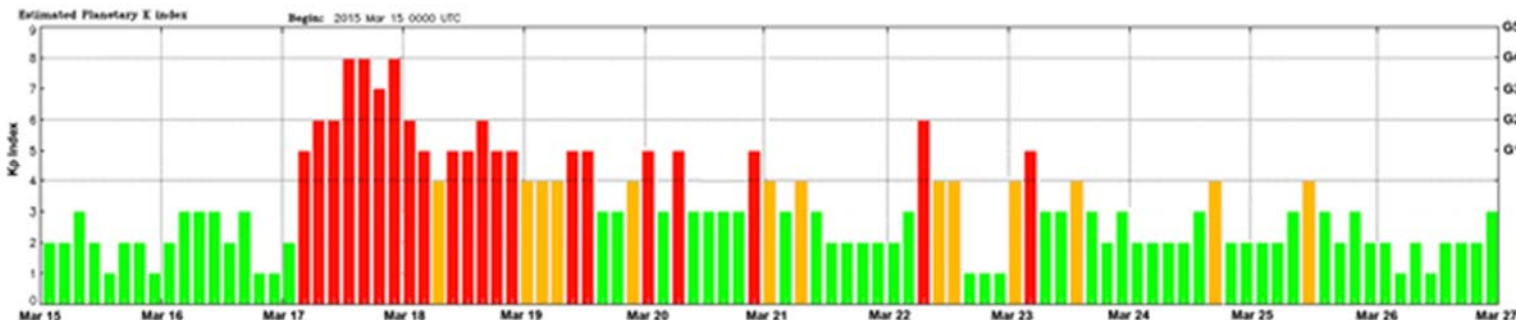

International DX Digest

Editor: **Bruce Conti**, 46 Ridgefield Drive, Nashua NH 03062-1174, contiba@gmail.com
Loggings of stations outside the continental U.S. and Canada, all times UTC.

The March auroral madness continues as DXers catch up with their logs. "This period of reception included a significant auroral event that affected DX considerably from MAR 18 to 25," reports Mark Connelly. "Many audio clips were saved during this interesting propagation that helped Caribbean, Central American, and South American signals. A compilation of links to these audio clips may be accessed at www.qsl.net/wa1ion/doc1/audio_march2015.htm."

TRANS-ATLANTIC DX

1. 531 **ALGERIA** *Jil FM*, F'kirina Wilaya d'Oum El Bouaghi MAR 17 0302 – Vocal, talk parallel 549; fair. [Connelly-MA]
2. 549 **ALGERIA** *Jil FM*, Les Trembles MAR 17 0301 – Arabic talk by man, emphasis music; fair. [Connelly-MA]
3. 603 **FRANCE** *France Info*, Tramoyes MAR 17 0000 – Orchestral music, woman in French; fair. [Connelly-MA]
4. 612 **MOROCCO** *SNRT Sebaa-Aioun* MAR 16 2358 – Female Arabic vocal, strings, then talk by woman; fair. [Connelly-MA]
5. 639 **SPAIN** *RNE1 La Coruña et al.* MAR 17 0000 – Spanish news by man; in CBN slop. [Connelly-MA]
6. 675 **NETHERLANDS** *R.Maria*, Lopik MAR 17 0000 – Man in Dutch; bad WRKO slop. [Connelly-MA]
7. 684 **SPAIN** *RNE1 Sevilla* MAR 17 0001 – Spanish news by man; fair over WRKO slop. [Connelly-MA]
8. 693 **UNITED KINGDOM** *BBC Radio 5*, Droitwich et al. MAR 17 0000 – BBC news interview; poor. [Connelly-MA]
9. 756 **GERMANY** *Deutschlandfunk*, Braunschweig & Ravensburg MAR 17 0001 – German news by man; poor to fair. [Connelly-MA]
10. 774 **SPAIN** *RNE1* synchros MAR 17 0301 – Spanish talk by two men and a woman; to good peak. [Connelly-MA]
11. 783 **MAURITANIA** *R.Mauritanie*, Nouakchott MAR 17 0300 – Koran dominant; Spain and Syria under. MAR 19 0158 – African vocal; best TA on south antenna. [Connelly-MA]
12. 783 **SYRIA** *Syrian Arab Republic Broadcasting Corp*, Tartus MAR 17 0001 – Suriya mention 0001:30; better modulation than co-channel Mauritania. [Connelly-MA]
13. 792 **SPAIN** *SER Sevilla* MAR 16 2358 – Fast Spanish talk by man; fair. [Connelly-MA]
14. 855 **SPAIN** *RNE1 Murcia et al.* MAR 17 0000 – Pips, fanfare, *R.Nacional de España* ID; to fair peak. [Connelly-MA]
15. 864 **FRANCE** *France Bleu*, Villebon-sur-Yvette MAR 17 0000 – Man in French; fair over Egypt. [Connelly-MA]
16. 873 **SPAIN** *SER* synchros MAR 17 0001 – Man with news in Spanish; to fair peak. [Connelly-MA]
17. 882 **UNITED KINGDOM** *BBC R.Wales*, Washford MAR 17 0001 – Bits of English talk, nostalgic vocal; fair in WCBS slop. [Connelly-MA]
18. 909 **UNITED KINGDOM** *BBC Radio 5* synchros MAR 17 0000 – Five Live ID; to good peak. [Connelly-MA]
19. 954 **SPAIN** *Onda Cero*, Ctra Humera (Madrid) MAR 17 0001 – Man in Spanish; fair. [Connelly-MA]
20. 999 **SPAIN** *COPE Madrid* MAR 17 0000 – Man with Spanish talk/teletalk; fair. [Connelly-MA]