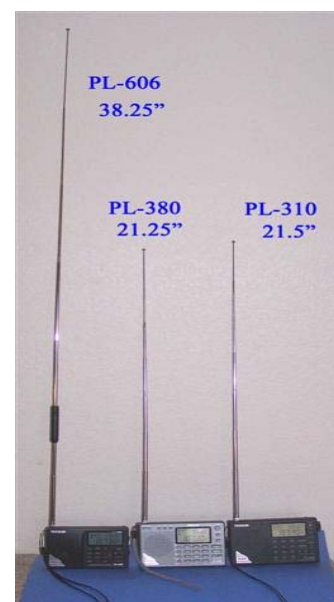

LW SENSITIVITY (All three models using the 2 kHz DSP setting)

STATION	PL-606	PL-380	PL-310
328 LAC	Nil (0)	Nil (0)	Trace (1)
350 NY	Trace (1)	Nil (0)	Fair (2)
368 SX	Trace (1)	Nil (0)	Fair (2)
371 ITU	Nil (0)	Nil (0)	Trace (1)
404 MOG	Fair (2)	Trace (1)	Good (3)

LW Sensitivity Summary: Although the PL-606 shares the same loopstick with the PL-310, the latter model had a definite advantage in LW sensitivity during reception of these beacons (presumably because of different front end LW components). The PL-380 was noticeably less sensitive on LW than either the PL-606 or PL-310 models.

FM Performance Test: Note: The PL-606 package includes a screw-on plastic clamp attachment to extend the length of the whip antenna from the stock 21.25" up to 38.25". According to the FM testing here, this does provide a significant boost for the radio's fringe FM station reception, although it is very important to ensure a solid electrical connection (inside the plastic clamp) between the stock whip antenna tip and the metal base tip of the extender antenna. When the PL-606 has this accessory fully extended (photo at right), the composite whip antenna is much longer than those of either the PL-380 or PL-310 models—resulting in superior reception of fringe FM.