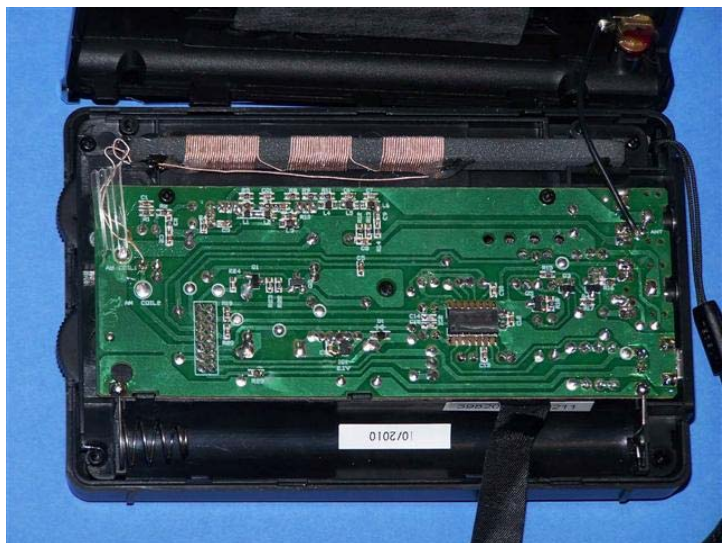

Optimizing AM Sensitivity. To provide the best possible AM performance in the new PL-606, Tecsun installed the same 100 x 7.5 mm loopstick used in the class-leading PL-310 model. Taking up practically the entire length of the compact PL-606 cabinet (shown below), this long loopstick has proven its weak-signal effectiveness repeatedly in the larger model, allowing many PL-310 owners to take advantage of the narrow DSP filtering to receive their first transoceanic stations from North America. The loopstick doubles as the PL-606 LW antenna, providing moderately sensitive reception of stations from 153- 513 kHz (which is somewhat less than the LW performance of the class-leading PL-310, which in turn is not quite competitive with that of the ICF-2010 and other large portables). In addition to the relatively effective long loopstick, the PL-606 also has the external SW-FM antenna plug-in jack (also found on the PL-310 model) and a screw-on plastic clamp attachment to extend the length of the SW-FM whip antenna from the stock 21.25" up to 38.25". The Tecsun company does

seem to have made extensive efforts for fairly competitive performance on all four bands, especially in such a compact package. In the intensely competitive ULR world the new PL-606 is likely to warmly received, and welcomed as a breakthrough in four-band DXing versatility.

Digital Tuning Functions. The PL-606 features most of the advanced digital functions of the other Tecsun DSP models, with the exception of direct frequency entry (to conserve space, there is no keypad). Besides the ETM (easy tuning mode), ATS (auto-tuning storage) and Auto-scan modes, there are 550 station memories available, including 100 for the AM band. All of the standard Si4734 DSP chip capabilities are utilized, with display functions of frequency, RSSI, S/N, temperature (Celsius or Fahrenheit), clock, and battery condition. As in the other Tecsun DSP models, the tuning thumb wheel operates with a dual rate (either 1 kHz or 9/10 kHz), depending upon the rotation speed of the operator's thumb. This system works somewhat differently than in the PL-310 model, with the PL-606's 1 kHz tuning rate sticking around unless the rotation speed is fast indeed—causing some owners to feel that quick changes from the low band to high band are somewhat inconvenient (of course, placing several band-edge stations in memory would help to provide a quick solution). The PL-606 has four DSP filtering options available (6, 3, 2 and 1 kHz), dropping the somewhat superfluous 4 kHz filtering option available in the PL-310 and PL-380 models. Like the other Tecsun models the PL-606 also has an alarm function that can awaken you with either a

buzzer or your favorite radio station, along with a snooze function.